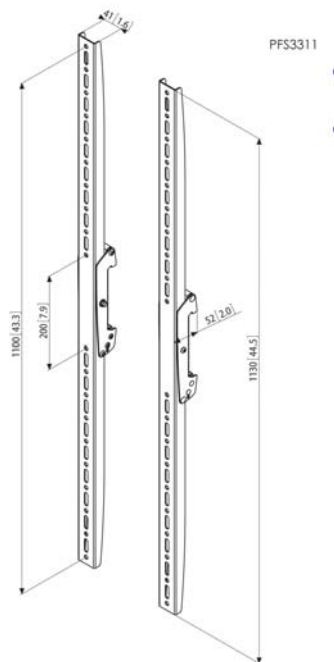

Interface display strips PFS 3311

Specifications

The PFS 3311 interface display strips are a part of the modular Connect-it system with which you can create your own ceiling solution for medium- to large-sized displays.

Interface display strips PFS 3311

The PFS 3311 is suitable for medium- to large-sized displays up to 80 kg with a max. vertical fitment of 1100 mm. Combine these interface display strips with one of the Connect-it ceiling plates (PUC 1060/ 1070/ 1080/ 1090), a Connect-it pole (PUC 2508/ 2515/ 2530) and a Connect-it interface bar (PFB 3405/ 3407/ 3409/ 3411) for a complete ceiling solution.

Features

- Interface display strips PFS 33xx Series in 6 different lengths to exactly match the display
- Max. vertical fitment: 1100 mm
- Autolock[®] locking system
- Stylish design

Logistic information

- Packaging size: 133x1160x81 mm
- Max. weight: 4 kg / 9 lbs
- EAN Code: 8712285318948