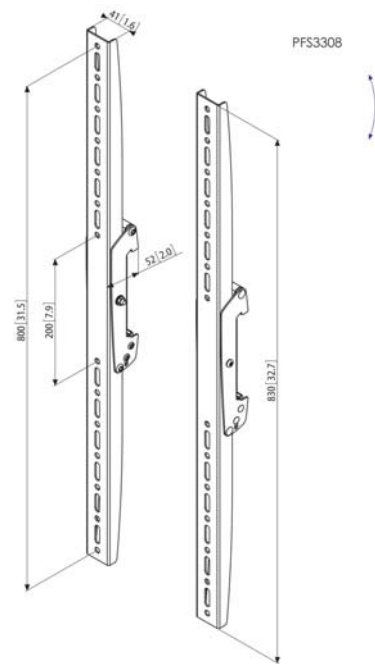

Interface display strips PFS 3308

Specifications

The PFS 3308 interface display strips are a part of the modular Connect-it system with which you can create your own ceiling solution for medium- to large-sized displays.

Interface display strips PFS 3308

The PFS 3308 is suitable for medium- to large-sized displays up to 80 kg with a max. vertical fitment of 800 mm. Combine these interface display strips with one of the Connect-it ceiling plates (PUC 1060/ 1070/ 1080/ 1090), a Connect-it pole (PUC 2508/ 2515/ 2530) and a Connect-it interface bar (PFB 3405/ 3407/ 3409/ 3411) for a complete ceiling solution.

Features

- Interface display strips PFS 33xx Series in 6 different lengths to exactly match the display
- Max. vertical fitment: 800 mm
- Autolock[®] locking system
- Stylish design

Logistic information

- Packaging size: 133x860x81 mm
- Max. weight: 4 kg / 8 lbs
- EAN Code: 8712285318924