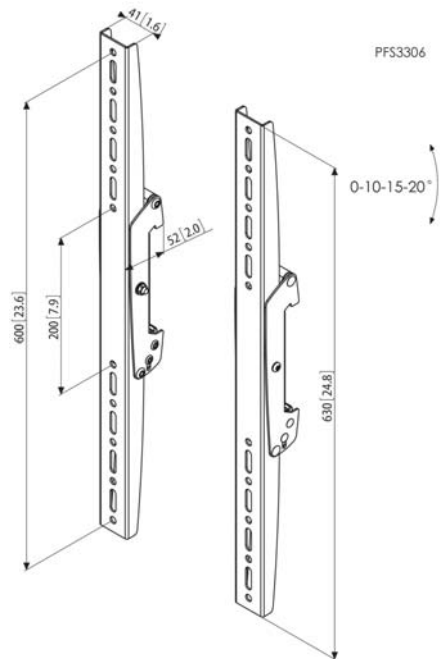

Interface display strips PFS 3306

Specifications

The PFS 3306 interface display strips are a part of the modular Connect-it system with which you can create your own ceiling solution for medium- to large-sized displays.

Interface display strips PFS 3306

The PFS 3306 is suitable for medium- to large-sized displays up to 80 kg with a max. vertical fitment of 600 mm. Combine these interface display strips with one of the Connect-it ceiling plates (PUC 1060/ 1070/ 1080/ 1090), a Connect-it pole (PUC 2508/ 2515/ 2530) and a Connect-it interface bar (PFB 3405/ 3407/ 3409/ 3411) for a complete ceiling solution.

Features

- Interface display strips PFS 33xx Series in 6 different lengths to exactly match the display
- Max. vertical fitment: 600 mm
- Autolock[®] locking system
- Stylish design

Logistic information

- Packaging size: 133x660x81 mm
- Max. weight: 3 kg / 7 lbs
- EAN Code: 8712285318900