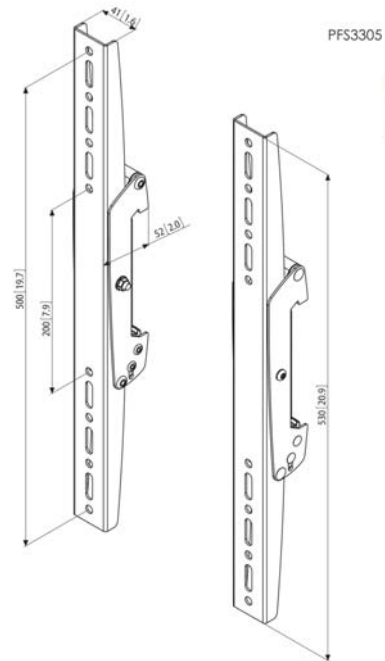

Interface display strips PFS 3305

Specifications

The PFS 3305 interface display strips are a part of the modular Connect-it system with which you can create your own ceiling solution for medium- to large-sized displays.

Interface display strips PFS 3305

The PFS 3305 is suitable for medium- to large-sized displays up to 80 kg with a max. vertical fitment of 500 mm. Combine these interface display strips with one of the Connect-it ceiling plates (PUC 1060/ 1070/ 1080/ 1090), a Connect-it pole (PUC 2508/ 2515/ 2530) and a Connect-it interface bar (PFB 3405/ 3407/ 3409/ 3411) for a complete ceiling solution.

Features

- Interface display strips PFS 33xx Series in 6 different lengths to exactly match the display
- Max. vertical fitment: 500 mm
- Autolock[®] locking system
- Stylish design

Logistic information

- Packaging size: 133x560x81 mm
- Max. weight: 3 kg / 6 lbs
- EAN Code: 8712285318887