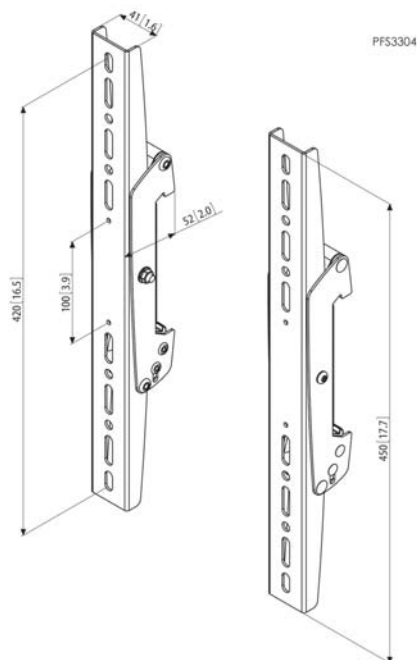

Interface display strips PFS 3304

Specifications

The PFS 3304 interface display strips are a part of the modular Connect-it system with which you can create your own ceiling solution for medium- to large-sized displays.

Interface display strips PFS 3304

The PFS 3304 is suitable for medium- to large-sized displays up to 80 kg with a max. vertical fitment of 420 mm. Combine these interface display strips with one of the Connect-it ceiling plates (PUC 1060/ 1070/ 1080/ 1090), a Connect-it pole (PUC 2508/ 2515/ 2530) and a Connect-it interface bar (PFB 3405/ 3407/ 3409/ 3411) for a complete ceiling solution.

Features

- Interface display strips PFS 33xx Series in 6 different lengths to exactly match the display
- Incremental tilt function 10-15-20°
- Autolock[®] locking system
- Stylish design

Logistic information

- Packaging size: 133x480x81 mm
- Max. weight: 3 kg / 6 lbs
- EAN Code: 8712285318863