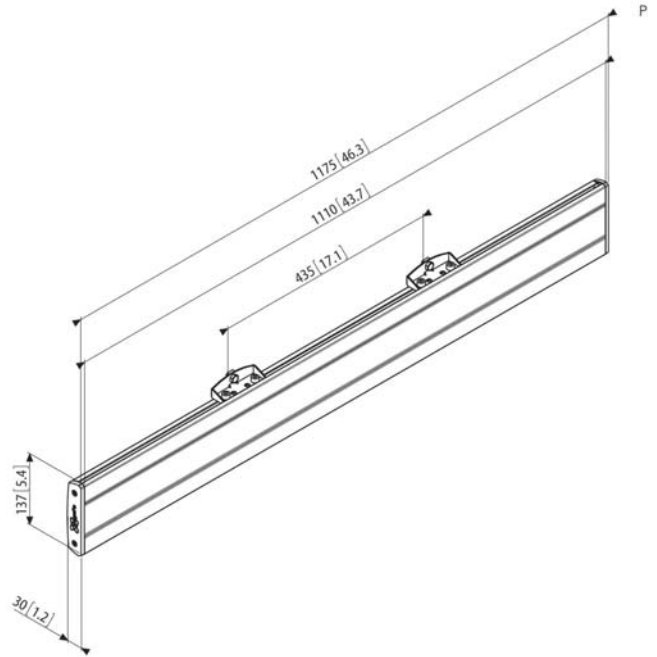

Interface bar PFB 3411

Specifications

The PFB 3411 interface bar is a part of the modular Connect-it system with which you can create your own ceiling solution for medium- to large-sized displays.

Interface bar PFB 3411

The PFB 3411 is suitable for medium- to large-sized displays up to 80 kg with a max. horizontal fitment of 1110 mm. Combine this interface bar with one of the Connect-it ceiling plates (PUC 1060/ 1070/ 1080/ 1090), a Connect-it pole (PUC 2508/ 2515/ 2530) and Connect-it interface display strips (PFS 3303/ 3304/ 3305/ 3306/ 3308/ 3311) for a complete ceiling solution.

Features

- Interface bar PFB 34xx Series in 4 different lengths to exactly match the display
- Max. horizontal fitment: 1110 mm
- Stylish aluminium design

Logistic information

- Packaging size: 198x1200x74 mm
- Max. weight: 4 kg / 8 lbs
- EAN Code: 8712285318825