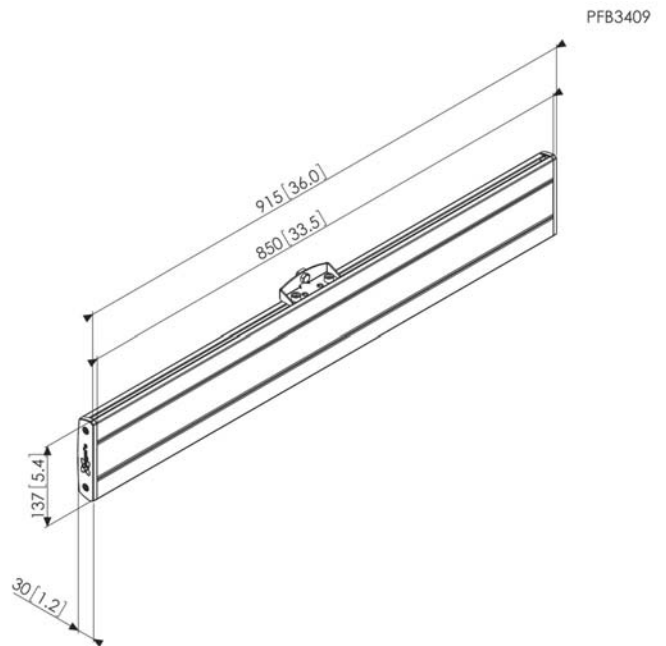

Interface bar PFB 3409

Specifications

The PFB 3409 interface bar is a part of the modular Connect-it system with which you can create your own ceiling solution for medium- to large-sized displays.

Interface bar PFB 3409

The PFB 3409 is suitable for medium- to large-sized displays up to 80 kg with a max. horizontal fitment of 850 mm. Combine this interface bar with one of the Connect-it ceiling plates (PUC 1060/ 1070/ 1080/ 1090), a Connect-it pole (PUC 2508/ 2515/ 2530) and Connect-it interface display strips (PFS 3303/ 3304/ 3305/ 3306/ 3308/ 3311) for a complete ceiling solution.

Features

- Interface bar PFB 34xx Series in 4 different lengths to exactly match the display
- Max. horizontal fitment: 850 mm
- Stylish aluminium design

Logistic information

- Packaging size: 198x935x74 mm
- Max. weight: 2 kg / 5 lbs
- EAN Code: 8712285318801