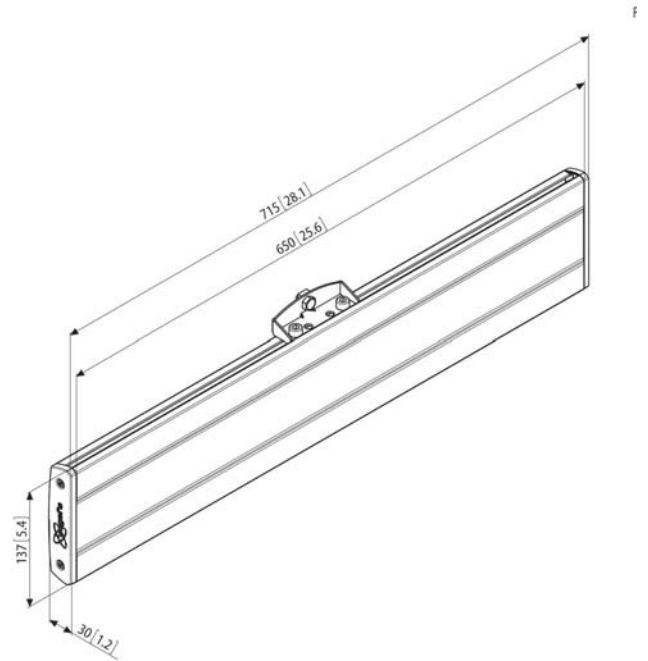

Interface bar
PFB 3407

Specifications

The PFB 3407 interface bar is a part of the modular Connect-it system with which you can create your own ceiling solution for medium- to large-sized displays.

Interface bar PFB 3407

The PFB 3407 is suitable for medium- to large-sized displays up to 80 kg with a max. horizontal fitment of 650 mm. Combine this interface bar with one of the Connect-it ceiling plates (PUC 1060/ 1070/ 1080/ 1090), a Connect-it pole (PUC 2508/ 2515/ 2530) and Connect-it interface display strips (PFS 3303/ 3304/ 3305/ 3306/ 3308/ 3311) for a complete ceiling solution.

Features

- Interface bar PFB 34xx Series in 4 different lengths to exactly match the display
- Max. horizontal fitment: 650 mm
- Stylish aluminium design

Logistic information

- Packaging size: 198x735x74 mm
- Max. weight: 2 kg / 5 lbs
- EAN Code: 8712285318788