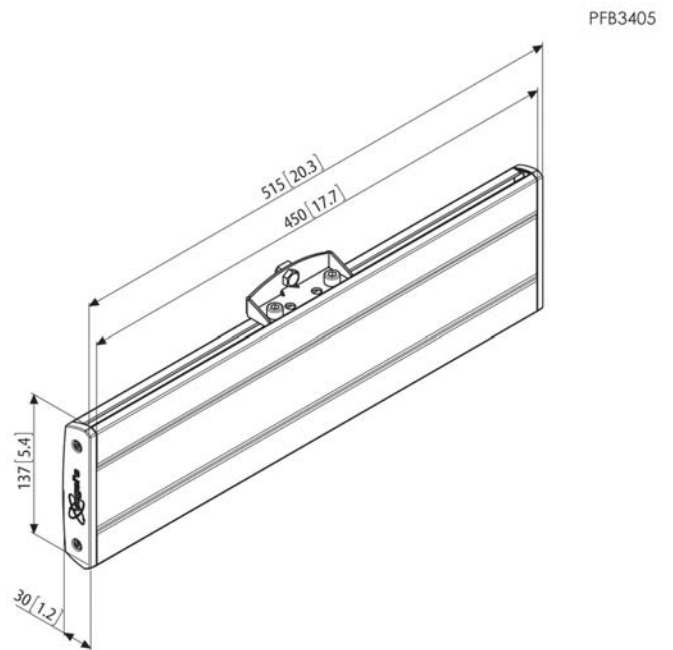

Interface bar PFB 3405

Specifications

The PFB 3405 interface bar is a part of the modular Connect-it system with which you can create your own ceiling solution for medium- to large-sized displays.

Interface bar PFB 3405

The PFB 3405 is suitable for medium- to large-sized displays up to 80 kg with a max. horizontal fitment of 450 mm. Combine this interface bar with one of the Connect-it ceiling plates (PUC 1060/ 1070/ 1080/ 1090), a Connect-it pole (PUC 2508/ 2515/ 2530) and Connect-it interface display strips (PFS 3303/ 3304/ 3305/ 3306/ 3308/ 3311) for a complete ceiling solution.

Features

- Interface bar PFB 34xx Series in 4 different lengths to exactly match the display
- Max. horizontal fitment: 450 mm
- Stylish aluminium design

Logistic information

- Packaging size: 198x535x74 mm
- Max. weight: 1 kg / 3 lbs
- EAN Code: 8712285318764