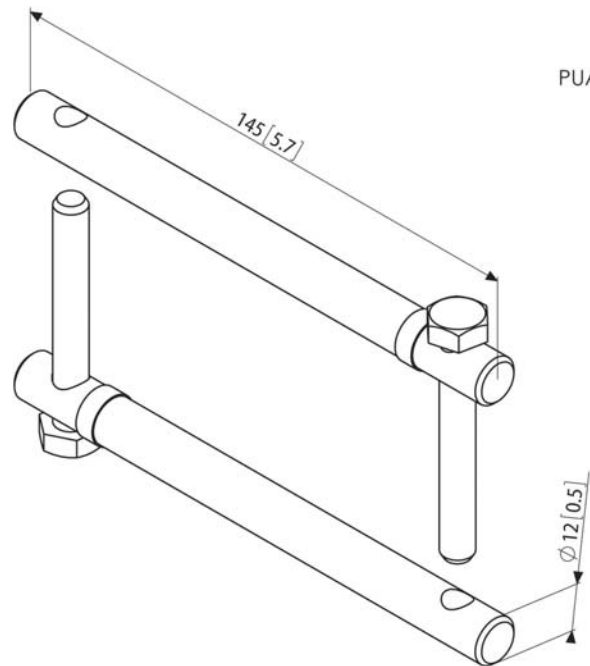

Pole coupler for PUC 25xx poles PUA 9503

Specifications

- Max. weight: 80 kg / 176 lbs
- Guarantee: 5 years

2 poles from the Connect-it Series (PUC 2508/ 2515/ 2530) can be coupled with the PUA 9503.

Pole coupler for PUC 25xx poles
PUA 9503

Features

- Quick and easy installation

Logistic information

- Packaging size: 136x158x69 mm
- Max. weight: 1 kg / 2 lbs
- EAN Code: 8712285319402