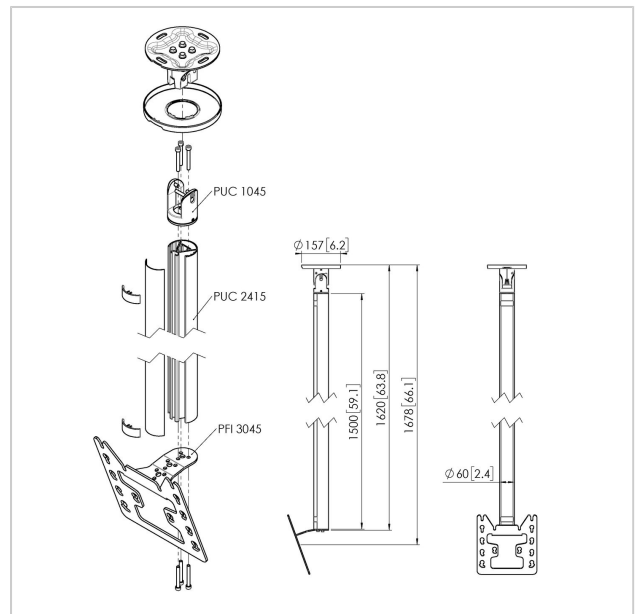

## CT241522B Ceiling mount turn

Article number (SKU)  
Colour

7955040  
Black

### Ceiling mount kit CT241522

Display size: Fitment: 200x200Max. load: 30 kg - 66 lbs Kit consists of: • 1x PUC 1045 Ceiling plate turn and tilt • 1x PUC 2415 Pole 150 cm • 1x PFI 3045 Display interface

### Specifications

Product type number	CT241522	Min. screen size (inch)	19
Article number (SKU)	7955040	Min. vertical hole pattern (mm)	100
Colour	Black	Orientation	Landscape / Portrait
EAN single box	8712285347009	Universal or fixed hole pattern	Fixed
Length	1803		
Width	130		
Depth	450		
TÜV certified	Yes		
Turn	Up to 360°		
Guarantee	5 years		
Max. weight load (kg)	30		
Max. bolt size	M8		
Max. height of interface (mm)	253		
Max. width of interface (mm)	240		
Ceiling types	Flat / inclined ceiling		
Height options	Fixed height		
Levelling function	Post-installation horizontal levelling		
Max. distance to ceiling - center display (mm)	1678		
Max. horizontal hole pattern (mm)	200		
Max. screen size (inch)	43		
Max. vertical hole pattern (mm)	200		
Min. horizontal hole pattern (mm)	100		