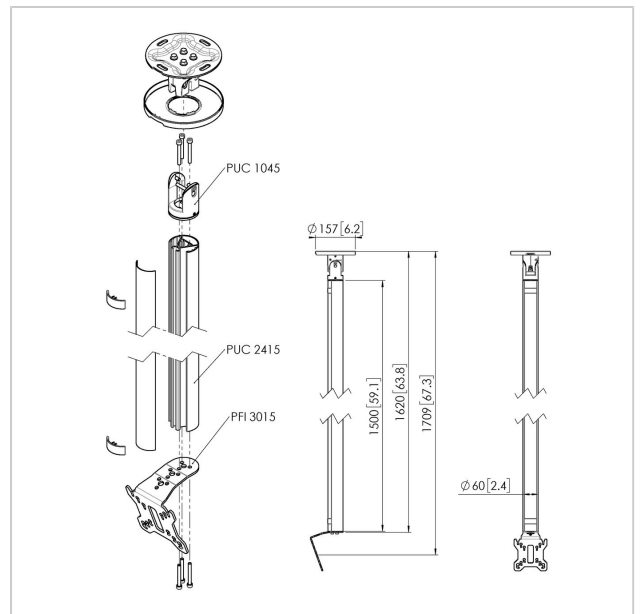

CT241511S Ceiling mount turn

Article number (SKU)
Colour

7955034
Silver

Key Benefits

- Stylish high-end design
- Easy install
- Rotatable

Ceiling mount kit CT241511

Display size: Fitment: 100x100Max. load: 30 kg - 66 lbs Kit consists of: • 1x PUC 1045 Ceiling plate turn and tilt • 1x PUC 2415 Pole 150 cm • 1x PFI 3015 Display interface

CT241511S Ceiling mount turn

www.vogels.com

VOGEL'S HOLDING BV 2019 (c) All rights reserved.
Subject to printing errors, technical and price amendments.
Date: 2020-08-26

Specifications

Product type number	CT241511	Min. screen size (inch)	10
Article number (SKU)	7955034	Min. vertical hole pattern (mm)	50
Colour	Silver	Orientation	Landscape / Portrait
EAN single box	8712285346941	Universal or fixed hole pattern	Fixed
Length	1779		
Width	130		
Depth	135		
TÜV certified	Yes		
Tilt	Tilt up to 20°		
Turn	Up to 20°		
Guarantee	5 years		
Max. weight load (kg)	30		
Max. bolt size	M4		
Max. height of interface (mm)	141		
Max. width of interface (mm)	130		
Ceiling types	Flat / inclined ceiling		
Levelling function	Post-installation horizontal levelling		
Max. distance to ceiling - center display (mm)	1709		
Max. horizontal hole pattern (mm)	100		
Max. screen size (inch)	32		
Max. vertical hole pattern (mm)	100		
Min. horizontal hole pattern (mm)	50		