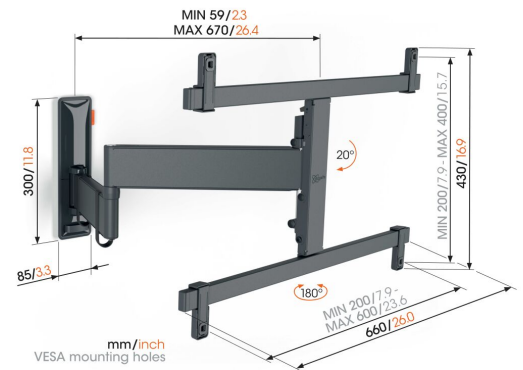

## TVM 3665 Full-Motion TV Wall Mount

### Key Benefits

- Ideal for OLED TVs
- Seamless, minimalistic design
- Smooth OneFinger™ Movement
- Easily lock and release with TiltAnchor™
- Keep your TV always level (horizontally and vertically)

### Full-motion TV wall mount for OLED TVs from 40 to 77 inches - stylish and safe

Stylish. Safe. Can be turned up to 180°. And specially developed for large OLED TVs. With this 'family-proof' COMFORT Full-Motion+ TV wall mount, you will enjoy your beautiful OLED TV to the max. Even after years of intensive use, it still functions just as well as on the first day. The wall mount is suitable for OLED TVs from 40 to 77 inches and weighing up to 35 kg.

# Specifications

Article number (SKU)	3836650
Colour	Black
EAN single box	8712285351860
Product size	OLED L
TÜV certified	Yes
Tilt	Tilt up to 20°
Turn	Up to 180°
Guarantee	10 years
Min. screen size (inch)	40
Max. screen size (inch)	77
Max. weight load (kg)	35
Min. hole pattern	200mm x 200mm
Max. hole pattern	600mm x 400mm
Max. bolt size	M8
Max. height of interface (mm)	430
Max. width of interface (mm)	660
Cable management	Cable clips
Max. distance to the wall (mm)	670
Min. distance to the wall (mm)	59
Number of pivot points	3
Spirit level included	Yes
Universal or fixed hole pattern	Universal