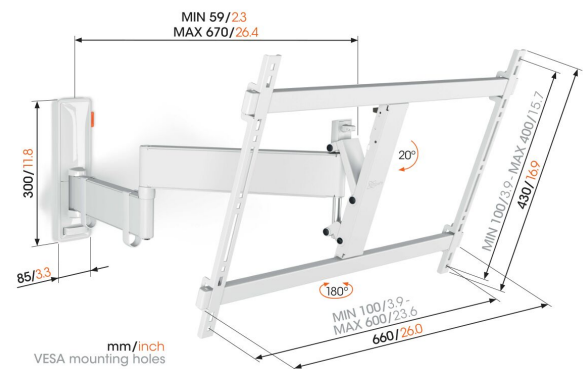

TVM 3645 Full-Motion TV Wall Mount (white)

Key Benefits

- Smooth OneFinger™ Movement
- Keep your TV always level (horizontally and vertically)
- Cable clips included: Guide your cables from TV to wall
- Easily lock and release with TiltAnchor™
- Turn your TV up to 180° thanks to long arms of 67 cm

Stylish and safe: full-motion TV wall mount for TVs from 40 to 77 inches

With this stylish COMFORT Full-Motion+ TV wall mount, you can enjoy your large TV to the max. The wall mount can turn up to 180° and tilt up to 20° for optimal viewing comfort. It is designed for intensive use, so it is ideal for families with children. Your TV is guaranteed to be mounted safely and securely. The wall mount is suitable for TVs from 40 to 77 inches and weighing up to 35 kg.

TVM 3645 Full-Motion TV Wall Mount (white)

Specifications

Article number (SKU)	3836451
Colour	White
EAN single box	8712285347900
Product size	L
TÜV certified	Yes
Tilt	Tilt up to 20°
Turn	Up to 180°
Guarantee	10 years
Min. screen size (inch)	40
Max. screen size (inch)	77
Max. weight load (kg)	35
Min. hole pattern	100mm x 100mm
Max. hole pattern	600mm x 400mm
Max. bolt size	M8
Max. height of interface (mm)	430
Max. width of interface (mm)	660
Cable management	Cable clips
Max. distance to the wall (mm)	670
Min. distance to the wall (mm)	59
Number of pivot points	3
Spirit level included	Yes
Universal or fixed hole pattern	Universal