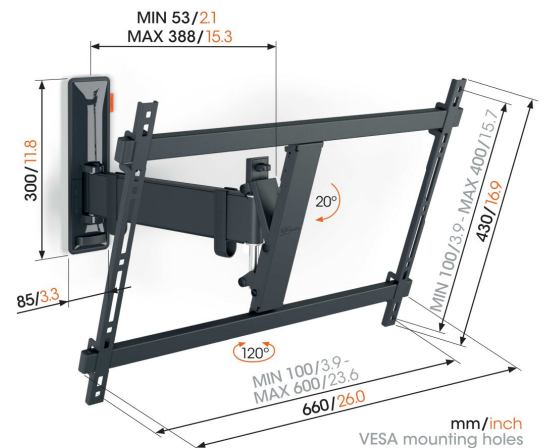

TVM 3625 Full-Motion TV Wall Mount

Key Benefits

- Smooth OneFinger™ Movement
- Keep your TV always level (horizontally and vertically)
- Cable clip included: Guide your cables from TV to wall
- Family friendly TV watching - Easy to use, safe for your family
- Smoothly turn your TV up to 120°

Stylish and safe: full-motion TV wall mount for TVs from 40 to 77 inches

You want to enjoy your large flat screen TV without any worries. With this stylish COMFORT Full-Motion TV wall mount, you can do just that. Your TV is mounted stylishly and safely on the wall. The wall mount is specially designed for intensive use, with families with children in mind. Setting the perfect viewing angle? No problem. You can turn your TV up to 120° and tilt it up to 20°. The wall mount is suitable for TVs from 40 to 77 inches and weighing up to 35 kg.

TVM 3625 Full-Motion TV Wall Mount

Specifications

Article number (SKU)	3836250
Colour	Black
EAN single box	8712285347863
Product size	L
Height	430
Width	660
TÜV certified	Yes
Tilt	Tilt up to 20°
Turn	Up to 120°
Guarantee	10 years
Min. screen size (inch)	40
Max. screen size (inch)	77
Max. weight load (kg)	35
Min. hole pattern	100mm x 100mm
Max. hole pattern	600mm x 400mm
Max. bolt size	M8
Max. height of interface (mm)	430
Max. width of interface (mm)	660
Cable management	Cable clip
Max. distance to the wall (mm)	388
Min. distance to the wall (mm)	53
Number of pivot points	2
Spirit level included	Yes
Universal or fixed hole pattern	Universal