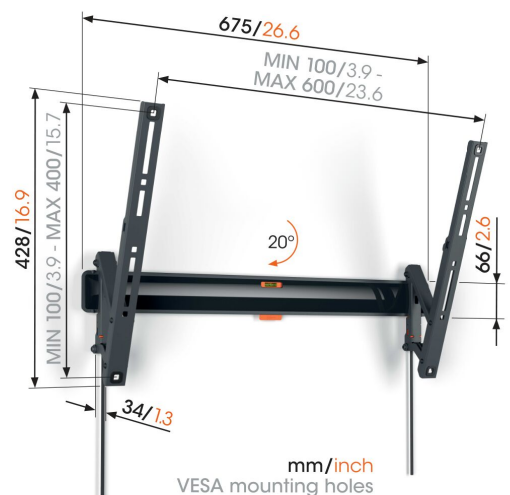

TVM 3615 Tilting TV Wall Mount

Key Benefits

- Effortless tilting - Avoid reflections and tilt up to 20°
- Family friendly TV watching - Easy to use, safe for your family
- Lock your TV with a single click through ClickLoc™
- Spirit level included
- Protective TV patches - Protect the rear of your TV with soft protective patches

Stylish and safe: tilting TV wall mount for TVs from 40 to 77 inches

Are you looking for a safe and stylish TV wall mount for your large flat screen TV? One that you can tilt because you want to mount your TV a bit higher on the wall, for example in your bedroom? If so, this COMFORT Tilt TV wall mount is the perfect choice. You can tilt it up to 20° to create the ideal viewing angle. The wall mount is suitable for large TVs from 40 to 77 inches and weighing up to 35 kg.

TVM 3615 Tilting TV Wall Mount

Specifications

Article number (SKU)	3836150
Colour	Black
EAN single box	8712285347849
Product size	L
TÜV certified	Yes
Tilt	Tilt up to 20°
Guarantee	10 years
Min. screen size (inch)	40
Max. screen size (inch)	77
Max. weight load (kg)	35
Min. hole pattern	100mm x 100mm
Max. hole pattern	600mm x 400mm
Max. bolt size	M8
Max. height of interface (mm)	428
Max. width of interface (mm)	675
Min. distance to the wall (mm)	33
Spirit level included	Yes
Universal or fixed hole pattern	Universal