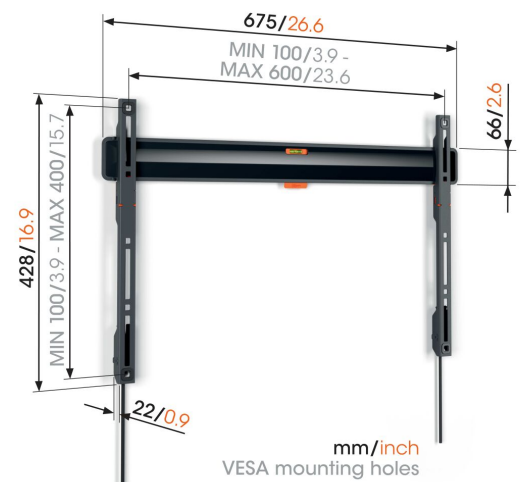

TVM 3605 Fixed TV Wall Mount

Key Benefits

- Framed like a painting: just 2.2 cm from the wall
- Lock your TV with a single click through ClickLoc™
- Spirit level included
- Protective TV patches - Protect the rear of your TV with soft protective patches
- Easy cable access

Stylish and safe: flat TV wall mount for TVs from 40 to 100 inches

Design and safety go hand in hand with this COMFORT Fixed TV wall mount. Your TV is mounted almost flat against the wall, like a painting. The space between the TV and the wall is only 2.2 cm. The wall mount is suitable for TVs from 40 to 100 inches and weighing up to 75 kg. If you don't need to tilt or turn your TV, this COMFORT Fixed TV wall mount is a solution that will give you years of pleasure.

TVM 3605 Fixed TV Wall Mount

Specifications

Article number (SKU)	3836050
Colour	Black
EAN single box	8712285347825
Product size	L
TÜV certified	Yes
Guarantee	10 years
Min. screen size (inch)	40
Max. screen size (inch)	100
Max. weight load (kg)	75
Min. hole pattern	100mm x 100mm
Max. hole pattern	600mm x 400mm
Max. bolt size	M8
Max. height of interface (mm)	428
Max. width of interface (mm)	675
Min. distance to the wall (mm)	22
Service position	Yes
Spirit level included	Yes
Universal or fixed hole pattern	Universal