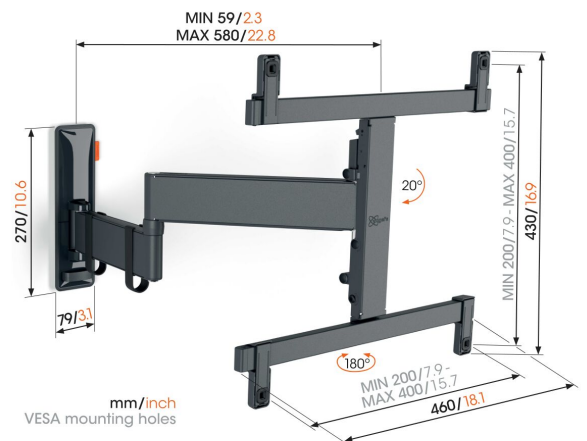

TVM 3465 Full-Motion TV Wall Mount

Key Benefits

- Ideal for OLED TVs
- Seamless, minimalistic design
- Smooth OneFinger™ Movement
- Easily lock and release with TiltAnchor™
- Keep your TV always level (horizontally and vertically)

Full-motion TV wall mount for OLED TVs from 32 to 65 inches - stylish and safe

Are you looking for a safe, full-motion TV wall mount for your fragile OLED TV? A wall mount that perfectly matches the minimalistic design of your TV? Meet the stylish COMFORT Full-Motion+ TV wall mount. The wall mount is suitable for OLED TVs from 32 to 65 inches and weighing up to 25 kg. It can turn a full 180°. This allows you to effortlessly enjoy your beautiful OLED TV from anywhere in the room.

TVM 3465 Full-Motion TV Wall Mount

Specifications

Article number (SKU)	3834650
Colour	Black
EAN single box	8712285351846
Product size	OLED M
TÜV certified	Yes
Tilt	Tilt up to 20°
Turn	Up to 180°
Guarantee	10 years
Min. screen size (inch)	32
Max. screen size (inch)	65
Max. weight load (kg)	25
Min. hole pattern	200mm x 200mm
Max. hole pattern	400mm x 400mm
Max. bolt size	M8
Max. height of interface (mm)	430
Max. width of interface (mm)	460
Cable management	Cable clips
Max. distance to the wall (mm)	580
Min. distance to the wall (mm)	59
Number of pivot points	3
Spirit level included	Yes
Universal or fixed hole pattern	Universal