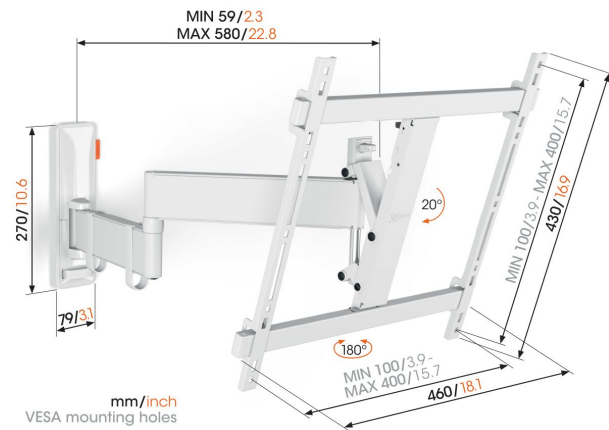

TVM 3445 Full-Motion TV Wall Mount (white)

Key Benefits

- Smooth OneFinger™ Movement
- Keep your TV always level (horizontally and vertically)
- Cable clips included: Guide your cables from TV to wall
- Easily lock and release with TiltAnchor™
- Turn your TV up to 180° thanks to long arms of 58 cm

Stylish and safe: full-motion TV wall mount for TVs from 32 to 65 inches

Would you like to enjoy your TV optimally from anywhere in the room? And are you therefore looking for a stylish but sturdy TV wall mount so that your TV is secure? This COMFORT Full-Motion+ TV wall mount is perfect for you. You can turn the wall mount up to 180° and tilt it up to 20°. The wall mount is suitable for TVs from 32 to 65 inches and weighing up to 25 kg.

TVM 3445 Full-Motion TV Wall Mount (white)

Specifications

Article number (SKU)	3834451
Colour	White
EAN single box	8712285347801
Product size	M
Height	430
Width	460
TÜV certified	Yes
Tilt	Tilt up to 20°
Turn	Up to 180°
Guarantee	10 years
Min. screen size (inch)	32
Max. screen size (inch)	65
Max. weight load (kg)	25
Min. hole pattern	100mm x 100mm
Max. hole pattern	400mm x 400mm
Max. bolt size	M8
Max. height of interface (mm)	430
Max. width of interface (mm)	460
Cable management	Cable clips
Max. distance to the wall (mm)	580
Min. distance to the wall (mm)	59
Number of pivot points	3
Spirit level included	Yes
Universal or fixed hole pattern	Universal