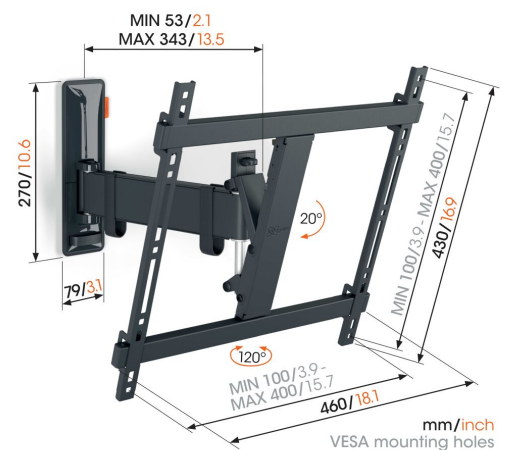

TVM 3425 Full-Motion TV Wall Mount

Key Benefits

- Smooth OneFinger™ Movement
- Keep your TV always level (horizontally and vertically)
- Cable clip included: Guide your cables from TV to wall
- Family friendly TV watching - Easy to use, safe for your family
- Smoothly turn your TV up to 120°

Stylish and safe: full-motion TV wall mount for TVs from 32 to 65 inches

With this stylish COMFORT Full-Motion TV wall mount, you are choosing safety, design and viewing comfort. Intensive use is no problem for this sturdy wall mount. This makes it ideal for families with children. You can turn the wall mount up to 120° and tilt it 20°. This makes it easy to create the ideal viewing angle. The wall mount is suitable for TVs from 32 to 65 inches and weighing up to 25 kg.

TVM 3425 Full-Motion TV Wall Mount

Specifications

Article number (SKU)	3834250
Colour	Black
EAN single box	8712285347764
Product size	M
Height	430
Width	460
TÜV certified	Yes
Tilt	Tilt up to 20°
Turn	Up to 120°
Guarantee	10 years
Min. screen size (inch)	32
Max. screen size (inch)	65
Max. weight load (kg)	25
Min. hole pattern	100mm x 100mm
Max. hole pattern	400mm x 400mm
Max. bolt size	M8
Max. height of interface (mm)	430
Max. width of interface (mm)	460
Cable management	Cable clip
Max. distance to the wall (mm)	343
Min. distance to the wall (mm)	53
Number of pivot points	2
Spirit level included	Yes
Universal or fixed hole pattern	Universal