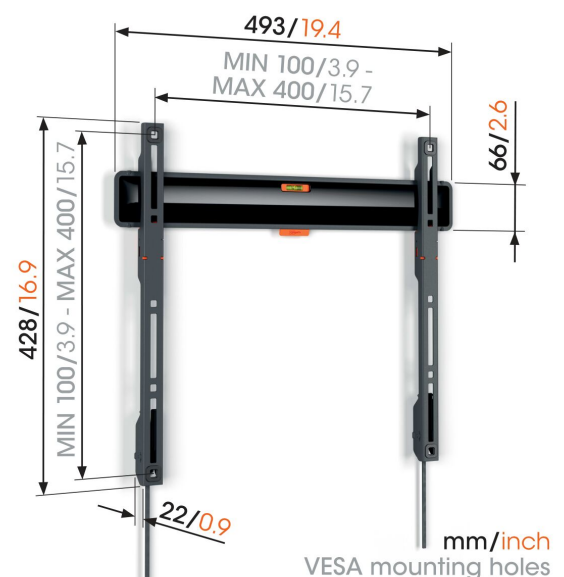

## TVM 3405 Fixed TV Wall Mount

### Key Benefits

- Framed like a painting: just 2.2 cm from the wall
- Lock your TV with a single click through ClickLoc™
- Spirit level included
- Protective TV patches - Protect the rear of your TV with soft protective patches
- Easy cable access

### Stylish and safe: flat TV wall mount for TVs from 32 to 77 inches

Would you like to mount your flat screen TV stylishly and securely on the wall? With this COMFORT Fixed TV wall mount, you are choosing design and safety. The wall mount is suitable for mounting TVs from 32 to 77 inches and weighing up to 50 kg flat against the wall. The space between the TV and the wall is only 2.2 cm. COMFORT Fixed TV wall mounts cannot be turned or tilted. So, if you always sit directly in front of your TV, this is the perfect wall mount for you.

# Specifications

Article number (SKU)	3834050
Colour	Black
EAN single box	8712285347726
Product size	M
Height	428
Width	493
TÜV certified	Yes
Guarantee	10 years
Min. screen size (inch)	32
Max. screen size (inch)	77
Max. weight load (kg)	50
Min. hole pattern	100mm x 100mm
Max. hole pattern	400mm x 400mm
Max. bolt size	M8
Max. height of interface (mm)	428
Max. width of interface (mm)	493
Min. distance to the wall (mm)	22
Service position	Yes
Spirit level included	Yes
Universal or fixed hole pattern	Universal