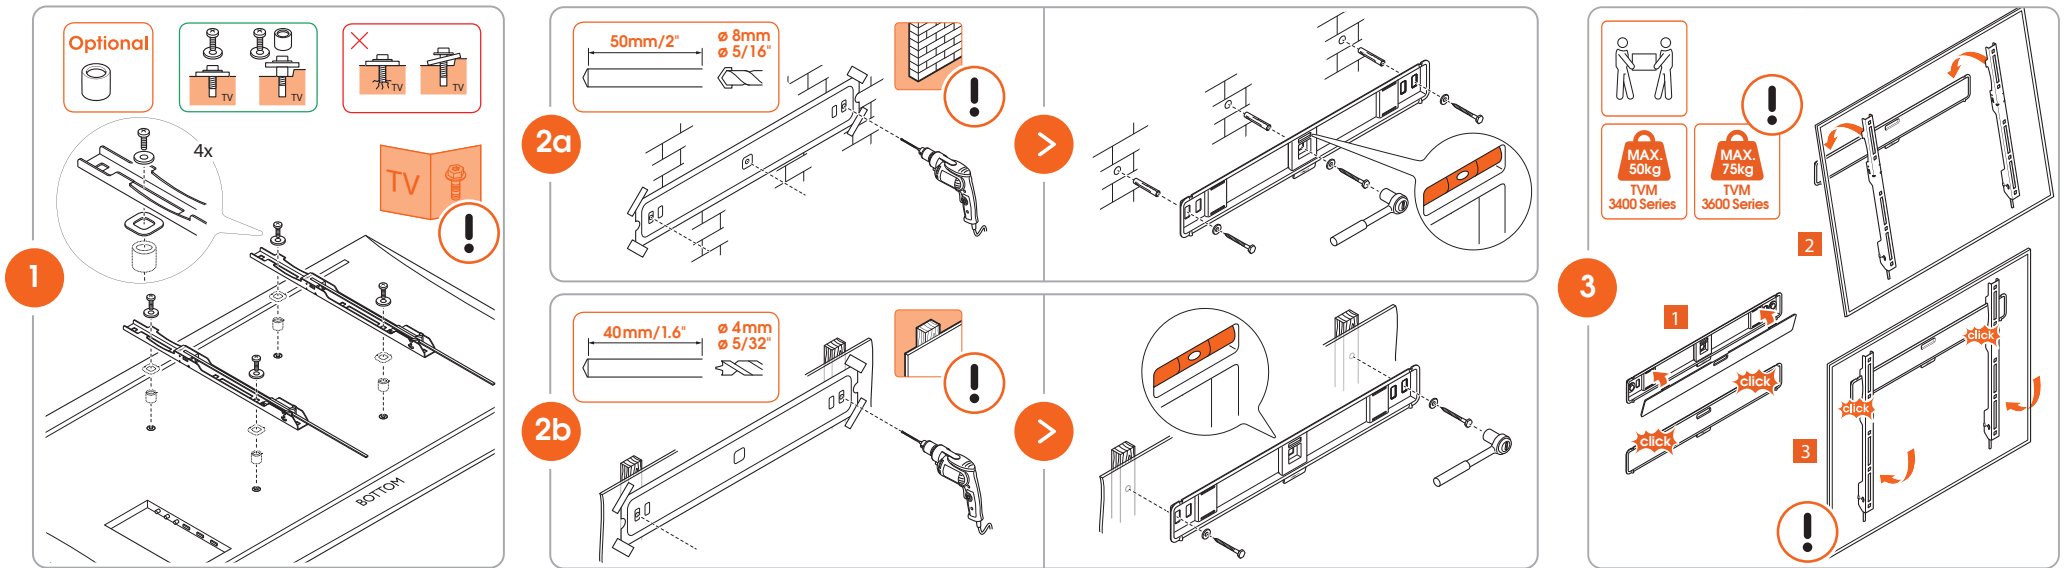

Quick Installation Guide

Suitable for:

TVM 3400 Series | TVM 3600 Series

Need the Full Installation Guide?

Scan QR or visit:
manuals.vogels.com

- extensive instructions
- installation videos
- DrillRight™ AR app
- tips & trick^s
- guarantee terms

WARNING
Always read our safety instructions and installation guide first