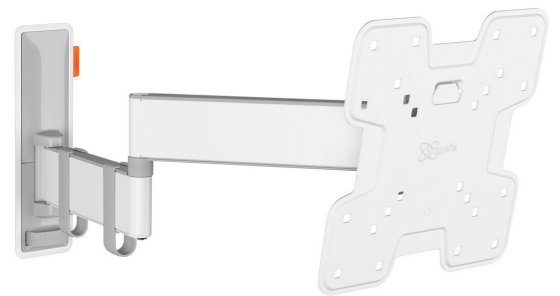

TVM 3245 Full-Motion TV Wall Mount (white)

Key Benefits

- Smooth OneFinger™ Movement
- Keep your TV always level (horizontally and vertically)
- Cable clips included: Guide your cables from TV to wall
- Effortless tilting - Avoid reflections and tilt up to -10° up to 10°
- Turn your TV up to 180° thanks to long arms of 49 cm

Stylish and safe: full-motion TV wall mount for TVs from 19 to 43 inches

With this stylish COMFORT Full-Motion+ TV wall mount, you are choosing safety, design and optimal viewing comfort. The wall mount is very robust and can withstand intensive use. Because the wall mount can rotate up to 180° , you can enjoy your TV from any angle in the room. Tilting is possible up to an angle of 20° (10° forwards and backwards). The wall mount is suitable for TVs from 19 to 43 inches and weighing up to 15 kg.

TVM 3245 Full-Motion TV Wall Mount (white)

Specifications

Article number (SKU)	3832451
Colour	White
EAN single box	8712285347702
Product size	S
Height	241
Width	241
TÜV certified	Yes
Tilt	Tilt up to 20°
Turn	Up to 180°
Guarantee	10 years
Min. screen size (inch)	19
Max. screen size (inch)	43
Max. weight load (kg)	15
Max. bolt size	M8
Max. height of interface (mm)	241
Max. width of interface (mm)	241
Cable management	Cable clips
Max. distance to the wall (mm)	493
Max. horizontal hole pattern (mm)	200
Max. vertical hole pattern (mm)	200
Min. distance to the wall (mm)	66
Min. horizontal hole pattern (mm)	75
Min. vertical hole pattern (mm)	75
Number of pivot points	3
Spirit level included	Yes
Universal or fixed hole pattern	Fixed