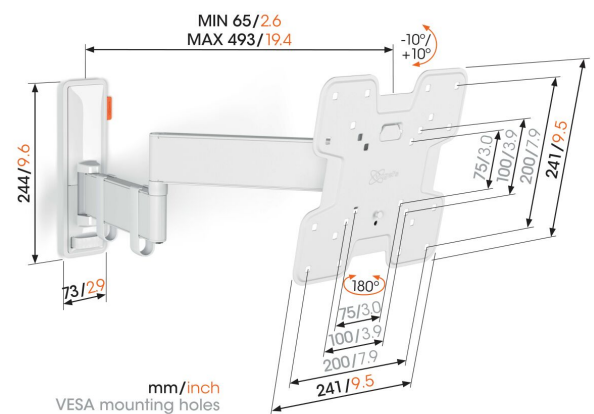

TVM 3245 Full-Motion TV Wall Mount (white)

Key Benefits

- Smooth OneFinger™ Movement
- Keep your TV always level (horizontally and vertically)
- Cable clips included: Guide your cables from TV to wall
- Effortless tilting - Avoid reflections and tilt up to -10° up to 10°
- Turn your TV up to 180° thanks to long arms of 49 cm

Stylish and safe: full-motion TV wall mount for TVs from 19 to 43 inches

With this stylish COMFORT Full-Motion+ TV wall mount, you are choosing safety, design and optimal viewing comfort. The wall mount is very robust and can withstand intensive use. Because the wall mount can rotate up to 180° , you can enjoy your TV from any angle in the room. Tilting is possible up to an angle of 20° (10° forwards and backwards). The wall mount is suitable for TVs from 19 to 43 inches and weighing up to 15 kg.

TVM 3245 Full-Motion TV Wall Mount (white)

Specifications

Article number (SKU)	3832451
Colour	White
EAN single box	8712285347702
Product size	S
Height	241
Width	241
TÜV certified	Yes
Tilt	Tilt up to 20°
Turn	Up to 180°
Guarantee	10 years
Min. screen size (inch)	19
Max. screen size (inch)	43
Max. weight load (kg)	15
Max. bolt size	M8
Max. height of interface (mm)	241
Max. width of interface (mm)	241
Cable management	Cable clips
Max. distance to the wall (mm)	493
Max. horizontal hole pattern (mm)	200
Max. vertical hole pattern (mm)	200
Min. distance to the wall (mm)	66
Min. horizontal hole pattern (mm)	75
Min. vertical hole pattern (mm)	75
Number of pivot points	3
Spirit level included	Yes
Universal or fixed hole pattern	Fixed