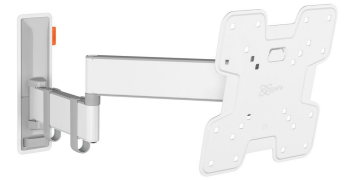

TVM 3245 Full-Motion TV Wall Mount (white)

Key Benefits

- Smooth OneFinger™ Movement
- Keep your TV always level (horizontally and vertically)
- Cable clips included: Guide your cables from TV to wall
- Effortless tilting - Avoid reflections and tilt up to -10° up to 10°
- Turn your TV up to 180° thanks to long arms of 49 cm

Stylish and safe: full-motion TV wall mount for TVs from 19 to 43 inches

With this stylish COMFORT Full-Motion+ TV wall mount, you are choosing safety, design and optimal viewing comfort. The wall mount is very robust and can withstand intensive use. Because the wall mount can rotate up to 180° , you can enjoy your TV from any angle in the room. Tilting is possible up to an angle of 20° (10° forwards and backwards). The wall mount is suitable for TVs from 19 to 43 inches and weighing up to 15 kg.

TVM 3245 Full-Motion TV Wall Mount (white)

Specifications

Article number (SKU)	3832451
Colour	White
EAN single box	8712285347702
Product size	S
Height	241
Width	241
TÜV certified	Yes
Tilt	Tilt up to 20°
Turn	Up to 180°
Guarantee	10 years
Min. screen size (inch)	19
Max. screen size (inch)	43
Max. weight load (kg)	15
Max. bolt size	M8
Max. height of interface (mm)	241
Max. width of interface (mm)	241
Cable management	Cable clips
Max. distance to the wall (mm)	493
Max. horizontal hole pattern (mm)	200
Max. vertical hole pattern (mm)	200
Min. distance to the wall (mm)	66
Min. horizontal hole pattern (mm)	75
Min. vertical hole pattern (mm)	75
Number of pivot points	3
Spirit level included	Yes
Universal or fixed hole pattern	Fixed