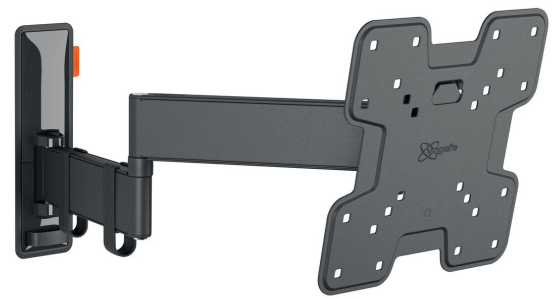

TVM 3245 Full-Motion TV Wall Mount (black)

Key Benefits

- Smooth OneFinger™ Movement
- Keep your TV always level (horizontally and vertically)
- Cable clips included: Guide your cables from TV to wall
- Effortless tilting - Avoid reflections and tilt up to -10° up to 10°
- Turn your TV up to 180° thanks to long arms of 49 cm

Stylish and safe: full-motion TV wall mount for TVs from 19 to 43 inches

With this stylish COMFORT Full-Motion+ TV wall mount, you are choosing safety, design and optimal viewing comfort. The wall mount is very robust and can withstand intensive use. Because the wall mount can rotate up to 180° , you can enjoy your TV from any angle in the room. Tilting is possible up to an angle of 20° (10° forwards and backwards). The wall mount is suitable for TVs from 19 to 43 inches and weighing up to 15 kg.

TVM 3245 Full-Motion TV Wall Mount (black)

Specifications

Article number (SKU)	3832450
Colour	Black
EAN single box	8712285347689
Product size	S
Height	241
Width	241
TÜV certified	Yes
Tilt	Tilt up to 20°
Turn	Up to 180°
Guarantee	10 years
Min. screen size (inch)	19
Max. screen size (inch)	43
Max. weight load (kg)	15
Max. bolt size	M8
Max. height of interface (mm)	241
Max. width of interface (mm)	241
Cable management	Cable clips
Max. distance to the wall (mm)	493
Max. horizontal hole pattern (mm)	200
Max. vertical hole pattern (mm)	200
Min. distance to the wall (mm)	66
Min. horizontal hole pattern (mm)	75
Min. vertical hole pattern (mm)	75
Number of pivot points	3
Spirit level included	Yes
Universal or fixed hole pattern	Fixed