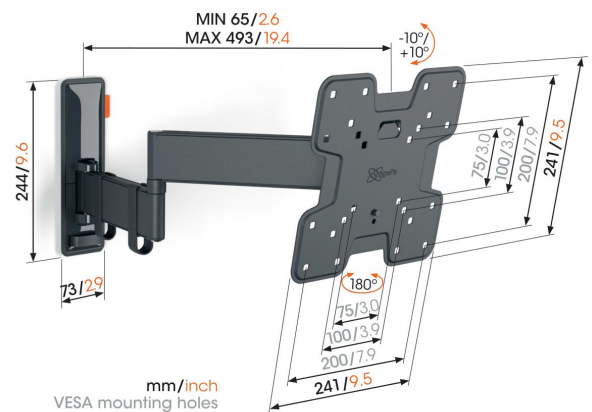

TVM 3245 Full-Motion TV Wall Mount (black)

Key Benefits

- Smooth OneFinger™ Movement
- Keep your TV always level (horizontally and vertically)
- Cable clips included: Guide your cables from TV to wall
- Effortless tilting - Avoid reflections and tilt up to -10° up to 10°
- Turn your TV up to 180° thanks to long arms of 49 cm

Stylish and safe: full-motion TV wall mount for TVs from 19 to 43 inches

With this stylish COMFORT Full-Motion+ TV wall mount, you are choosing safety, design and optimal viewing comfort. The wall mount is very robust and can withstand intensive use. Because the wall mount can rotate up to 180° , you can enjoy your TV from any angle in the room. Tilting is possible up to an angle of 20° (10° forwards and backwards). The wall mount is suitable for TVs from 19 to 43 inches and weighing up to 15 kg.

TVM 3245 Full-Motion TV Wall Mount (black)

Specifications

Article number (SKU)	3832450
Colour	Black
EAN single box	8712285347689
Product size	S
Height	241
Width	241
TÜV certified	Yes
Tilt	Tilt up to 20°
Turn	Up to 180°
Guarantee	10 years
Min. screen size (inch)	19
Max. screen size (inch)	43
Max. weight load (kg)	15
Max. bolt size	M8
Max. height of interface (mm)	241
Max. width of interface (mm)	241
Cable management	Cable clips
Max. distance to the wall (mm)	493
Max. horizontal hole pattern (mm)	200
Max. vertical hole pattern (mm)	200
Min. distance to the wall (mm)	66
Min. horizontal hole pattern (mm)	75
Min. vertical hole pattern (mm)	75
Number of pivot points	3
Spirit level included	Yes
Universal or fixed hole pattern	Fixed