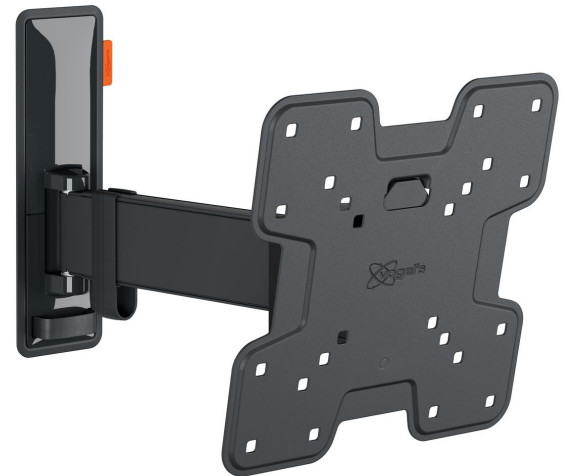

TVM 3225 Full-Motion TV Wall Mount

Key Benefits

- Smooth OneFinger™ Movement
- Keep your TV always level (horizontally and vertically)
- Cable clip included: Guide your cables from TV to wall
- Effortless tilting - Avoid reflections and tilt up to -10° up to 10°
- Smoothly turn your TV up to 120°

Stylish and safe: full-motion TV wall mount for TVs from 19 to 43 inches

Safety, design and viewing comfort go hand in hand with this stylish COMFORT Full-Motion TV wall mount. The wall mount is specially designed for intensive use. It is very sturdy and guarantees an optimal viewing experience. You can turn the wall mount up to 120° and tilt it 20° (10° forwards and backwards). The wall mount is suitable for TVs from 19 to 43 inches and weighing up to 15 kg.

TVM 3225 Full-Motion TV Wall Mount

Specifications

Article number (SKU)	3832250
Colour	Black
EAN single box	8712285347665
Product size	S
Height	241
Width	241
TÜV certified	Yes
Tilt	Tilt up to 20°
Turn	Up to 120°
Guarantee	10 years
Min. screen size (inch)	19
Max. screen size (inch)	43
Max. weight load (kg)	15
Max. bolt size	M8
Max. height of interface (mm)	241
Max. width of interface (mm)	241
Cable management	Cable clip
Max. distance to the wall (mm)	302
Max. horizontal hole pattern (mm)	200
Max. vertical hole pattern (mm)	200
Min. distance to the wall (mm)	58
Min. horizontal hole pattern (mm)	75
Min. vertical hole pattern (mm)	75
Number of pivot points	2
Spirit level included	Yes
Universal or fixed hole pattern	Fixed