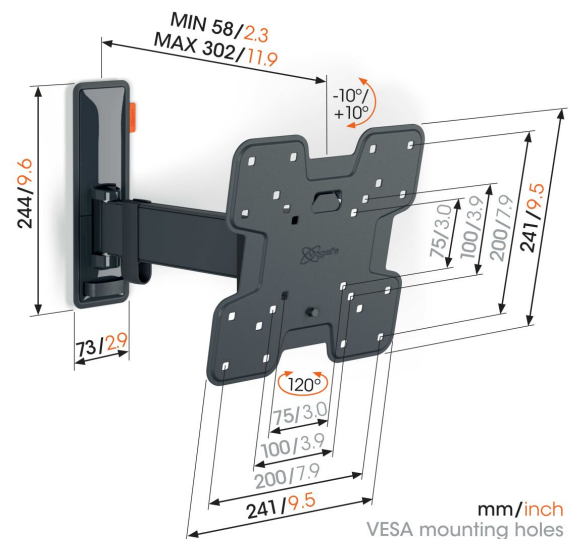

TVM 3225 Full-Motion TV Wall Mount

Key Benefits

- Smooth OneFinger™ Movement
- Keep your TV always level (horizontally and vertically)
- Cable clip included: Guide your cables from TV to wall
- Effortless tilting - Avoid reflections and tilt up to -10° up to 10°
- Smoothly turn your TV up to 120°

Stylish and safe: full-motion TV wall mount for TVs from 19 to 43 inches

Safety, design and viewing comfort go hand in hand with this stylish COMFORT Full-Motion TV wall mount. The wall mount is specially designed for intensive use. It is very sturdy and guarantees an optimal viewing experience. You can turn the wall mount up to 120° and tilt it 20° (10° forwards and backwards). The wall mount is suitable for TVs from 19 to 43 inches and weighing up to 15 kg.

TVM 3225 Full-Motion TV Wall Mount

Specifications

Article number (SKU)	3832250
Colour	Black
EAN single box	8712285347665
Product size	S
Height	241
Width	241
TÜV certified	Yes
Tilt	Tilt up to 20°
Turn	Up to 120°
Guarantee	10 years
Min. screen size (inch)	19
Max. screen size (inch)	43
Max. weight load (kg)	15
Max. bolt size	M8
Max. height of interface (mm)	241
Max. width of interface (mm)	241
Cable management	Cable clip
Max. distance to the wall (mm)	302
Max. horizontal hole pattern (mm)	200
Max. vertical hole pattern (mm)	200
Min. distance to the wall (mm)	58
Min. horizontal hole pattern (mm)	75
Min. vertical hole pattern (mm)	75
Number of pivot points	2
Spirit level included	Yes
Universal or fixed hole pattern	Fixed