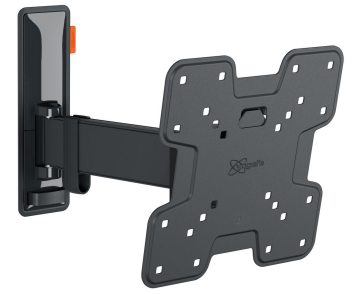

TVM 3225 Full-Motion TV Wall Mount

Key Benefits

- Smooth OneFinger™ Movement
- Keep your TV always level (horizontally and vertically)
- Cable clip included: Guide your cables from TV to wall
- Effortless tilting - Avoid reflections and tilt up to -10° up to 10°
- Smoothly turn your TV up to 120°

Stylish and safe: full-motion TV wall mount for TVs from 19 to 43 inches

Safety, design and viewing comfort go hand in hand with this stylish COMFORT Full-Motion TV wall mount. The wall mount is specially designed for intensive use. It is very sturdy and guarantees an optimal viewing experience. You can turn the wall mount up to 120° and tilt it 20° (10° forwards and backwards). The wall mount is suitable for TVs from 19 to 43 inches and weighing up to 15 kg.

TVM 3225 Full-Motion TV Wall Mount

Specifications

Article number (SKU)	3832250
Colour	Black
EAN single box	8712285347665
Product size	S
Height	241
Width	241
TÜV certified	Yes
Tilt	Tilt up to 20°
Turn	Up to 120°
Guarantee	10 years
Min. screen size (inch)	19
Max. screen size (inch)	43
Max. weight load (kg)	15
Max. bolt size	M8
Max. height of interface (mm)	241
Max. width of interface (mm)	241
Cable management	Cable clip
Max. distance to the wall (mm)	302
Max. horizontal hole pattern (mm)	200
Max. vertical hole pattern (mm)	200
Min. distance to the wall (mm)	58
Min. horizontal hole pattern (mm)	75
Min. vertical hole pattern (mm)	75
Number of pivot points	2
Spirit level included	Yes
Universal or fixed hole pattern	Fixed