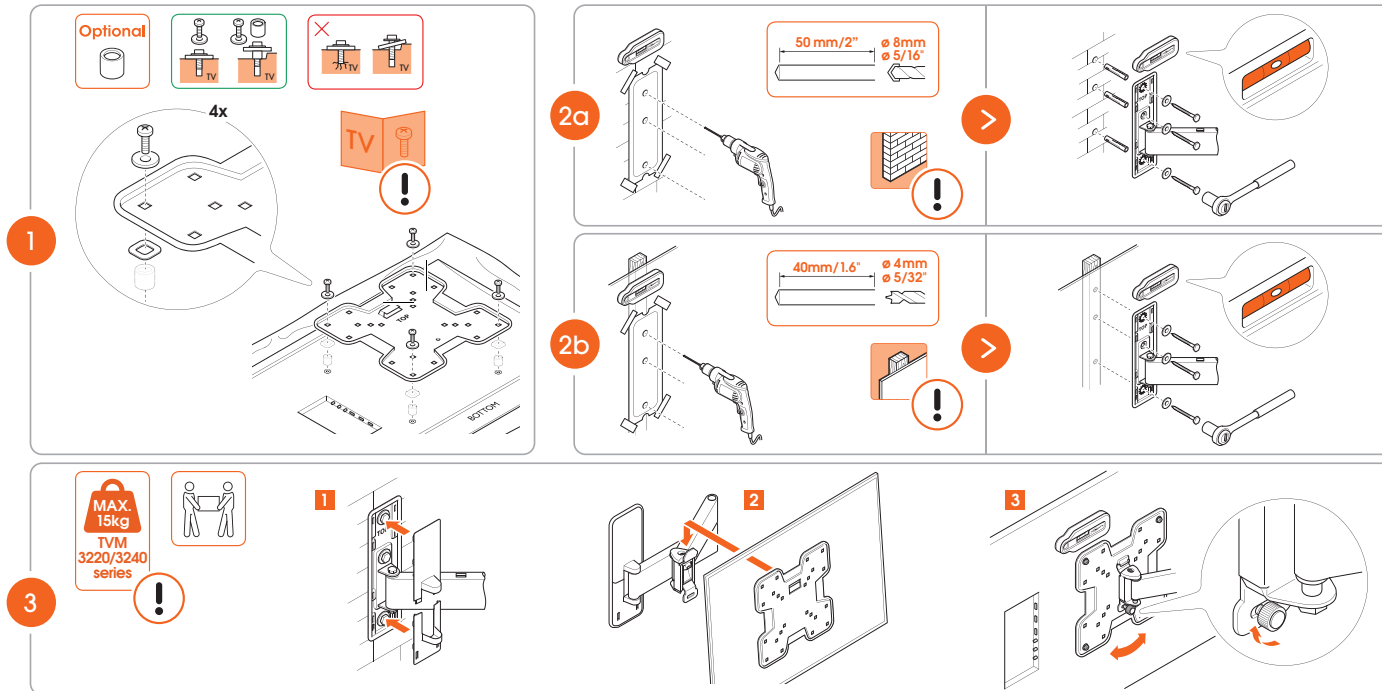

Quick Installation Guide

Suitable for:

TVM 3220 Series | TVM 3240 Series

Need the Full Installation Guide?

Scan QR or visit:
manuals.vogels.com

For:

- extensive instructions
- installation videos
- DrillRight™ AR app
- tips & tricks

! **WARNING**
Always read our safety instructions and installation guide first