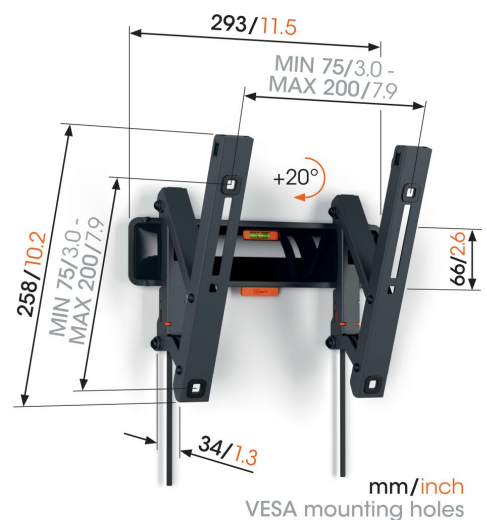

TVM 3215 Tilting TV Wall Mount

Key Benefits

- Effortless tilting - Avoid reflections and tilt up to 20°
- Family friendly TV watching - Easy to use, safe for your family
- Lock your TV with a single click through ClickLoc™
- Spirit level included
- Protective TV patches - Protect the rear of your TV with soft protective patches

Stylish and safe: tilting TV wall mount for TVs from 19 to 43 inches

With this COMFORT Tilt TV wall mount, you are choosing style, safety and a pleasant viewing experience. The wall mount is ideal for when your TV is mounted a bit higher on the wall, for example in the bedroom. You can tilt it up to 20° to create the ideal viewing angle. The TV wall mount is suitable for TVs from 19 to 43 inches and weighing up to 15 kg.

TVM 3215 Tilting TV Wall Mount

Specifications

Article number (SKU)	3832150
Colour	Black
EAN single box	8712285347641
Product size	S
Height	258
Width	293
TÜV certified	Yes
Tilt	Tilt up to 20°
Guarantee	10 years
Min. screen size (inch)	19
Max. screen size (inch)	43
Max. weight load (kg)	15
Min. hole pattern	75mm x 75mm
Max. hole pattern	200mm x 200mm
Max. bolt size	M8
Max. height of interface (mm)	258
Max. width of interface (mm)	293
Min. distance to the wall (mm)	33
Spirit level included	Yes
Universal or fixed hole pattern	Universal