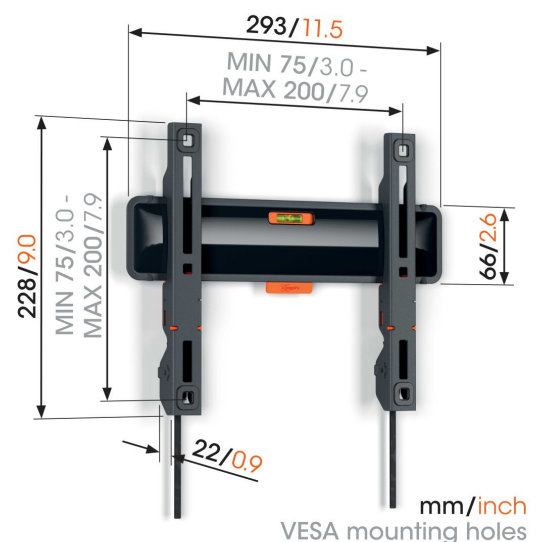

TVM 3205 Fixed TV Wall Mount

Key Benefits

- Framed like a painting: just 2.2 cm from the wall
- Lock your TV with a single click through ClickLoc™
- Spirit level included
- Protective TV patches - Protect the rear of your TV with soft protective patches
- Easy cable access

Stylish and safe: flat TV wall mount for TVs from 19 to 50 inches

This TV wall mount from the COMFORT Fixed series is the ideal solution if you want to mount your TV safely and stylishly on the wall. The TV wall mount is suitable for TVs from 19 to 50 inches and weighing up to 30 kg. There is only 2.2 cm between your TV and the wall. The COMFORT Fixed TV wall mount is a fixed wall mount. It cannot be turned or tilted. The perfect choice if you sit directly in front of the TV.

TVM 3205 Fixed TV Wall Mount

Specifications

| | |
|---------------------------------|---------------|
| Article number (SKU) | 3832050 |
| Colour | Black |
| EAN single box | 8712285347627 |
| Product size | S |
| Height | 228 |
| Width | 293 |
| TÜV certified | Yes |
| Guarantee | 10 years |
| Min. screen size (inch) | 19 |
| Max. screen size (inch) | 50 |
| Max. weight load (kg) | 30 |
| Min. hole pattern | 75mm x 75mm |
| Max. hole pattern | 200mm x 200mm |
| Max. bolt size | M8 |
| Max. height of interface (mm) | 228 |
| Max. width of interface (mm) | 293 |
| Min. distance to the wall (mm) | 22 |
| Service position | Yes |
| Spirit level included | Yes |
| Universal or fixed hole pattern | Universal |