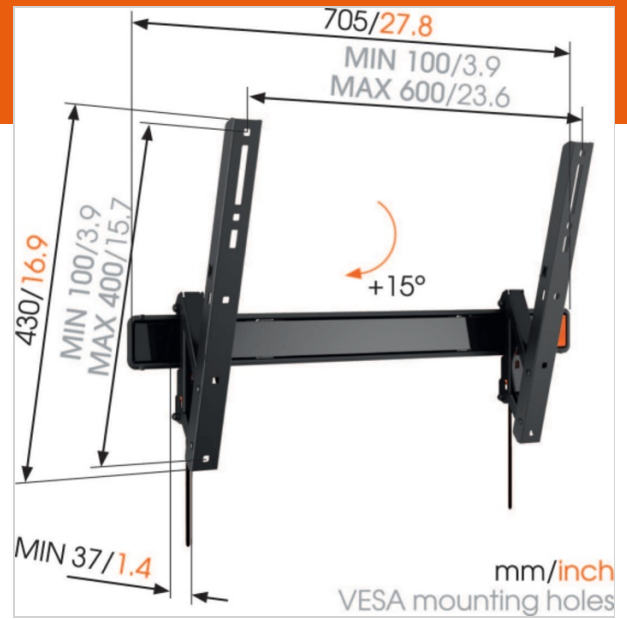

WALL 3315 Tilting TV Wall Mount

Article number (SKU) 8351130
 Colour Black

Key benefits

- Simply Smart Value: Great comfort for an affordable price
- Tilt (up to 15°) to avoid reflections
- Lock your TV securely in place
- Use the app and mark the first drilling hole easily!

TV bracket with tilting function for larger TVs

The WALL 3315 tilting TV bracket is suitable for larger TVs with a maximum weight of 40 kg. The WALL 3315 is suitable for securely mounting virtually any model of TV, from 40" to 65" (101-165 cm), on the wall. The maximum tilt angle is 15° forwards.

Simple to mount in easy steps and always level

The WALL 3315 tilting TV bracket can be installed quickly and easily. You attach the TV bracket strips to your TV and simply click these into place. This ensures a sturdy and locked mount for your TV on the wall plate. With the spirit level included, you can ensure that your TV is always level.

| | |
|-------------------------------|----------------|
| Product type number | WALL 3315 |
| Article number (SKU) | 8351130 |
| Colour | Black |
| EAN single box | 8712285335488 |
| Product size | L |
| TÜV certified | Yes |
| Tilt | Tilt up to 15° |
| Guarantee | Lifetime |
| Min. screen size (inch) | 40 |
| Max. screen size (inch) | 65 |
| Max. weight load (kg) | 40 |
| Min. hole pattern | 100mm x 100mm |
| Max. hole pattern | 600mm x 400mm |
| Max. bolt size | M8 |
| Max. height of interface (mm) | 430 |
| Max. width of interface (mm) | 705 |