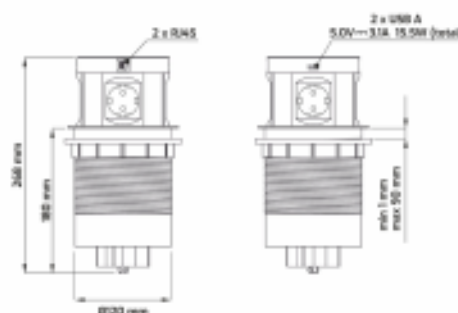

### retractable 4-way power strip Qi, USB A/C and RJ45

## Description

The TecLines retractable 4-way power strip is designed for installation in desks, worktops or counters and can be pushed into the table and taken out if necessary. When extended, four socket outlets with earthing contact, two RJ45 ports, one USB-A and one USB-C port appear, which can be used as USB chargers.

A special feature of the TVS010: When retracted, the lid can be used as an induction charger / Qi charger to wirelessly charge Qi-enabled smartphones. The installation of the extendable socket strip is very easy. The TecLines TVS is inserted into a table cut-out and attached to the tabletop from below with a ring. A 2m power cable and two network cables with a length of 1.7 meters are integrated into the 4-way power strip. Popular areas of application are offices, kitchens, conference and meeting rooms as well as in restaurants, at airports or at trade fairs.

## Key features

TVS003:	<ul style="list-style-type: none"> <li>4x protective contact socket (230V AC, max. 16A)</li> <li>1x USB-A, 1x USB-C connection, 5VDC, 3,1A (total 10.5W)</li> <li>2x RJ45 ports</li> <li>retractable</li> <li>Lid suitable for inductive charging</li> </ul>
Material:	aluminum, plastic
Colour:	Black or white
Inlet diameter:	122mm
Cable:	<ul style="list-style-type: none"> <li>1,7 meter power cable with protective contact angle plug</li> <li>2x 2 meter network cable</li> </ul>