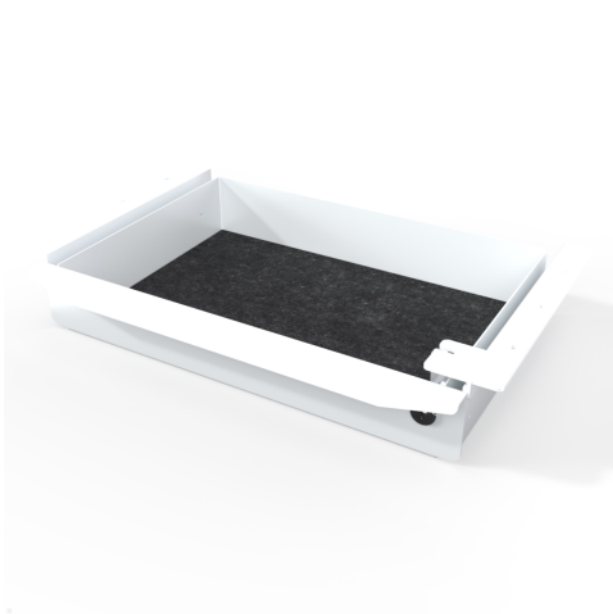

TecLines TUS

Pen / accessory tray with lock & felt insert

Description

A structured and tidy desk is the best basis for more efficiency in the office or home office. The practical lockable desk organisers from TecLines are available in different versions. The pen and accessory desk tray with lock for documents and tablets is theft-proof and can be mounted under the desktop as well as on shelves. The elegant and lockable TUS018 drawer by TecLines is made of powder-coated metal, which makes it robust and durable. It comes with a felt insert in anthracite and a lock with key. This makes it easy to store private utensils. TecLines - intelligent technology by creative innovation.

Key features

Theft-proof:	Incl. lock & key
Colors:	White black silver
Areas of use:	Desktop, shelf, worktop
Size (WxHxD):	400 x 270 x 75 mm
Storage for:	Pens, accessories, tablets & documents
Material:	Steel
Mdel No.:	TUS018W TUS018B TUS018S