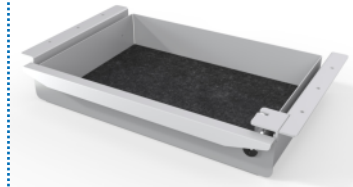

TecLines TUS

Pen / accessory tray with lock & felt insert

Description

A structured and tidy desk is the best basis for more efficiency in the office or home office. The practical lockable desk organisers from TecLines are available in different versions. The pen and accessory desk tray with lock for documents and tablets is theft-proof and can be mounted under the desktop as well as on shelves. The elegant and lockable TUS018 drawer by TecLines is made of powder-coated metal, which makes it robust and durable. It comes with a felt insert in anthracite and a lock with key. This makes it easy to store private utensils. TecLines - intelligent technology by creative innovation.

Key features

Theft-proof:	Incl. lock & key
Colors:	White black silver
Areas of use:	Desktop, shelf, worktop
Size (WxHxD):	400 x 270 x 75 mm
Storage for:	Pens, accessories, tablets & documents
Material:	Steel
Mdel No.:	TUS018W TUS018B TUS018S