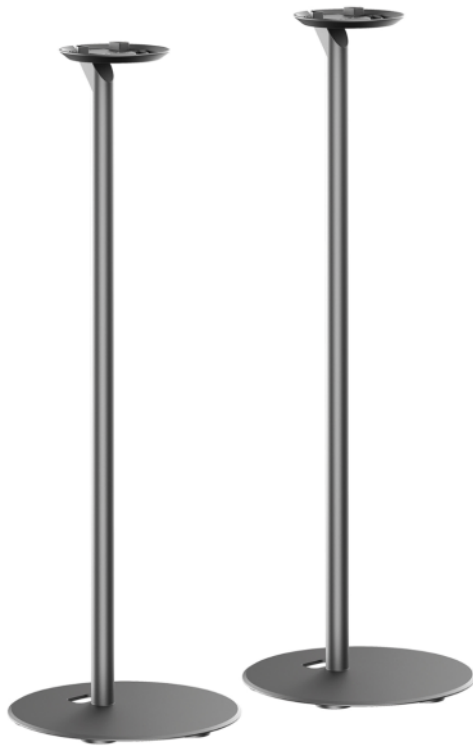

## TLH003 / TLH005 2x speaker stand for Sonos Era 100/300

### Description

TecLines presents the Sonos Era speaker stand as the ideal solution for users who would like to avoid drilling holes in the wall. The speaker pole in a pack of two is specially designed for the Sonos Era 100 / 300 WLAN speakers and, with a height of 72 cm, is at the perfect ear height for an outstanding sound experience. The slim, unobtrusive design in black or white integrates seamlessly into a variety of room designs. The built-in cable guide elegantly conceals the speaker cable out of sight. Installation is quick and easy thanks to the installation material supplied.

### Key features

Suitable for:	Sonos Era 100 (TLH003) / Sonos Era 300 (TLH005)
Number of stands:	2
Dimensions (WxHxD):	250 x 715 x 250 mm (TLH003) / 250 x 714 x 250 mm (TLH005)
Load capacity:	3 kg (TLH003) / 5 kg (TLH005)
Mounting:	Screw mounting
Speaker connection:	M5
Color:	Black / White