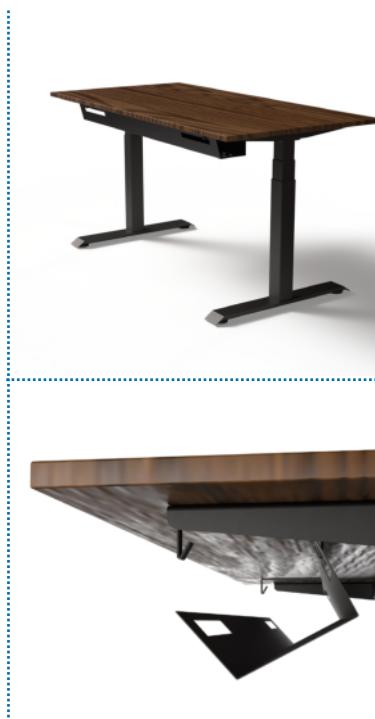

TecLines TKW007

Desktop cable duct / tray with clamp system 1140 mm

Description

The TecLines TKW007 desk cable duct/cable tray offers an intelligent solution for maintaining a neat and organized workspace while preventing the unsightly clutter of cables. Its hinge feature simplifies the process of adding or removing cables without the need for cumbersome tools. The well-placed openings in its design not only enhance ventilation but also provide easy access to the cables. Installing it is quick and hassle-free with the use of screws. The versatile fold-out cable tray serves not only as a cable organizer but also works perfectly for accommodating slim power strips and power adapters. It is compatible with most standard desk surfaces, making it a universally adaptable solution. The cable management system ensures that cables are securely held within the tray, and its clean and straightforward design seamlessly integrates into any work environment, making it a valuable addition to any desk. TecLines - Intelligent technology by creative minds.

Key features

Material:	Steel
Application areas:	Offices, meeting and conference rooms, sales desks, receptions
Dimension:	1140 x 88 x 122,8 mm
Material thickness:	1 mm
Shape:	Rectangular
Model no.:	TKW007B TKW007W TKW007S
Finish:	Black White Silver