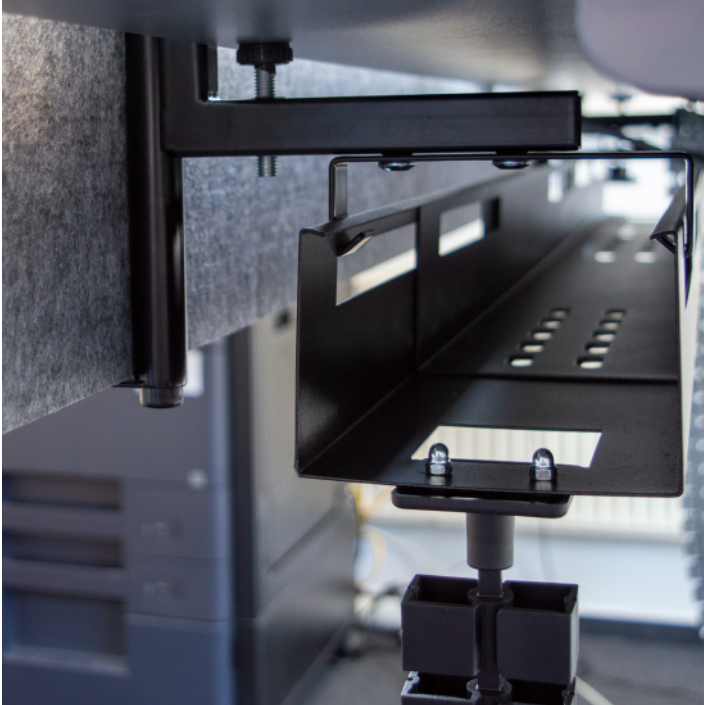

TecLines TKW006

cable tray extendable / foldable

Description

The foldable cable duct from TecLines makes it easy to get a grip on high cable volumes in the workplace. The cable tray made of powder-coated steel is attached directly under the desk via simple screw mounting. Since the width can be variably adjusted between 1100 and 1700 mm, the cable routing can be adapted to desks of different sizes. For uncomplicated cable management, the container can be unhooked on one side so that the cables hidden inside can be accessed at any time if required. The cable holder is ideal for stand-sit tables, among others, and is supplied with installation material included.

Key features

Material:	Steel, powder-coated
Colors:	Black / Silver / White
Mounting:	Screw mounting under the table top
Dimensions (HxD):	77 x 117 mm
Width:	1100 - 1700 mm
Mobility:	Hinged on one side
Model numbers:	TKW006B / TKW006S / TKW006W