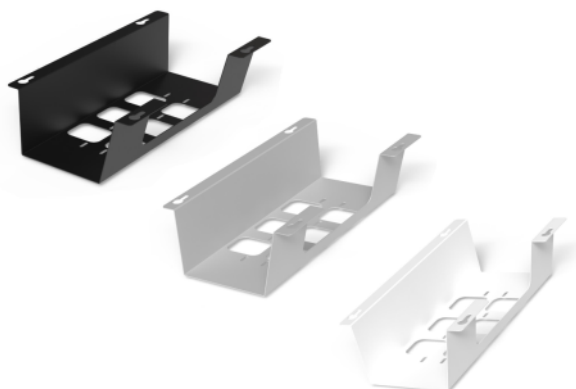

## Desktop cable duct / tray 310 mm

## Description

The TecLines TKW001 desk cable duct/cable tray provides a smart solution to maintain a clean and organized workspace while preventing the frustration of tangled cables. Its spacious opening allows for effortless addition and removal of cables without the need for cumbersome tools. The extra openings in the design serve a dual purpose, enhancing ventilation and simplifying cable access. Installation is quick and straightforward, accomplished with simple screwing. This versatile cable tray not only keeps cables neatly stored but is also well-suited for accommodating narrow 3-way multiple sockets and power supply units. It can be universally used with nearly all standard desk surfaces. Thanks to the cable management system, cables are securely held within the tray, and the sleek, straightforward design seamlessly complements any workspace. It's a valuable addition to any desk. TecLines - Intelligent technology by creative minds.

## Key features

Material:	Steel
Application areas:	Offices, meeting and conference rooms, sales desks, receptions
Shape:	Rectangular
Dimension:	310 x 90 x 120 mm
Material thickness:	1 mm
Model no.:	TKW001B   TKW001W   TKW001S
Finish:	Black   White   Silver