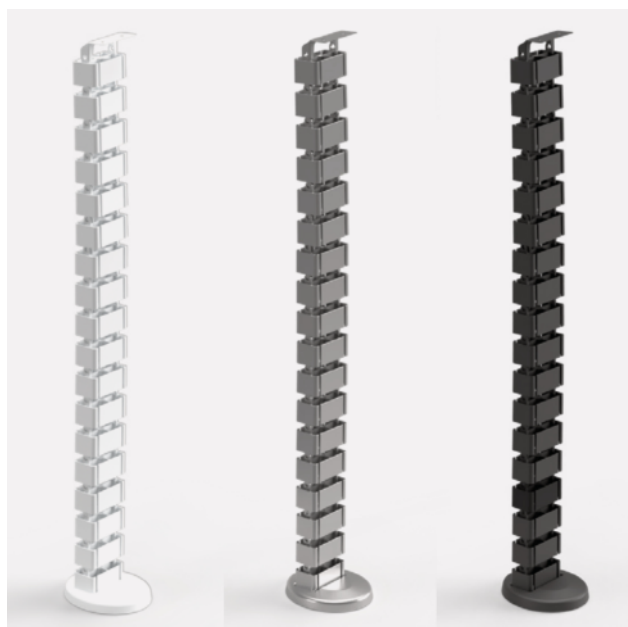

TecLines TKF001

Cable guide for sit-stand desktop 128,5 cm

Description

Ensure a tidy and organized cable management system with the TecLines TKF001 cable guide designed specifically for sit-stand desks. This cable guide enables you to bundle and route various cables from the desk to the floor, keeping them neatly arranged. With a generous length of 1300 mm, the flexible cable channel is perfectly suited for use on adjustable sit-stand desks. By easily adding or removing components and 30 chain links, the cable holder can be precisely adjusted to match the desk height (maximum 1285 mm). Equipped with four chambers, the cable guide comfortably accommodates larger volumes of cables. The cable guide includes a mounting plate with pre-drilled holes, facilitating effortless installation on the underside of the table top. The weighted base plate adds extra stability to the setup. The flexible TecLines cable management system effectively organizes cabling in office or home office environments, especially in situations where desk heights frequently change. Bid farewell to the inconvenience of tripping over randomly hanging cables. Embrace a clutter-free workspace once and for all. TecLines - Intelligent technology by creative minds.

Key features

Material:	Plastic
Suitable for:	Sit-stand desktop
Max. desk height:	1285 mm
Stability:	Base plate
Number of chambers:	4
Dimensions (WxHxD):	1130 x 107 x 129 mm
Finish:	Black silver white
Model numbers:	TKF001B TKF001S TKF001W