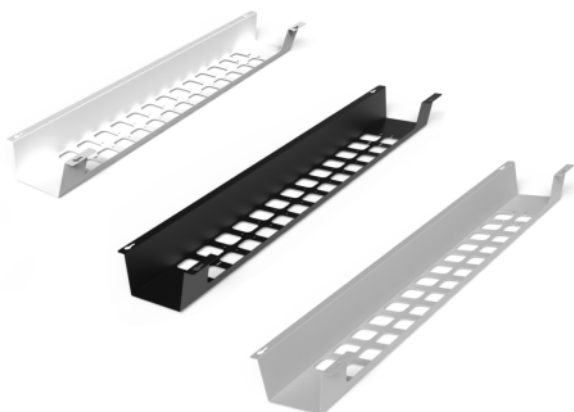

TecLines TKW003B / TKW003W / TKW003S

Desktop cable duct / tray 1000 mm

Description

The TecLines TKW003 desk cable tray stands out as a highly versatile and convenient solution. With its 1000 mm length, it can easily be installed beneath virtually any desk, providing ample space for all your cables. This sturdy metal tray securely attaches to the underside of the desk using screws. On the working side, you'll find a deep recess that facilitates easy access to power supply units and socket strips. The cable tray's substantial capacity not only ensures the safe storage of supply cables but also promotes efficient ventilation for the power supply units. Additionally, it offers the flexibility to attach system socket strips to the tray. The cable management system keeps the cables neatly organized within the tray, while its simple and linear design seamlessly blends into any work environment. TecLines - Intelligent technology by creative minds.

Key features

| | |
|---------------------|--|
| Material: | Steel |
| Application areas: | Offices, meeting and conference rooms, sales desks, receptions |
| Shape: | Rectangular |
| Dimension: | 1000 x 120 x 90 mm |
| Material thickness: | 1 mm |
| Shape: | Rectangular |
| Model no.: | TKW003B TKW003W TKW003S |
| Finish: | Black White Silver |