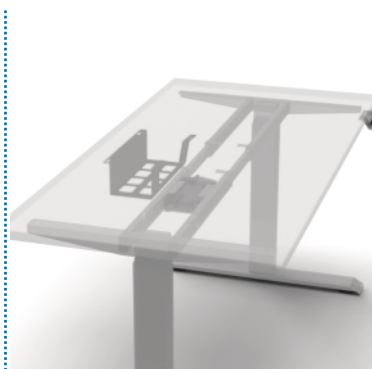

### Desktop cable duct / tray 520 mm

## Description

The TecLines TKW002 desk cable tray is a versatile, all-encompassing solution for optimal convenience. It can be installed beneath virtually any type of desk, providing ample space for all cables with its 520 mm length. This sturdy metal tray is affixed to the desk's underside using screws. On the working side, a deep recess allows for easy access to power supply units and socket strips. The cable tray's generous capacity ensures secure storage of supply cables while efficiently ventilating power supply units. Additionally, it offers the possibility of attaching system socket strips to the tray. The cable management system securely keeps the cables within the tray, and its straightforward, sleek design seamlessly integrates into any work environment. TecLines - Intelligent technology by creative minds.

## Key features

Material:	Steel
Application areas:	Offices, meeting and conference rooms, sales desks, receptions
Shape:	Rectangular
Dimension (LxWxH):	520 x 120 x 90 mm
Material thickness:	1 mm
Model no.:	TKW002B   TKW002W   TKW002S
Finish:	Black   White   Silver