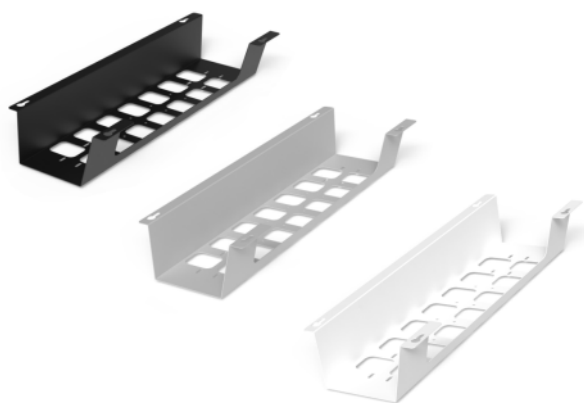

## TecLines TKW002B / TKW002W / TKW002S

### Desktop cable duct / tray 520 mm

## Description

The TecLines TKW002 desk cable tray is a versatile, all-encompassing solution for optimal convenience. It can be installed beneath virtually any type of desk, providing ample space for all cables with its 520 mm length. This sturdy metal tray is affixed to the desk's underside using screws. On the working side, a deep recess allows for easy access to power supply units and socket strips. The cable tray's generous capacity ensures secure storage of supply cables while efficiently ventilating power supply units. Additionally, it offers the possibility of attaching system socket strips to the tray. The cable management system securely keeps the cables within the tray, and its straightforward, sleek design seamlessly integrates into any work environment. TecLines - Intelligent technology by creative minds.

## Key features

Material:	Steel
Application areas:	Offices, meeting and conference rooms, sales desks, receptions
Shape:	Rectangular
Dimension (LxWxH):	520 x 120 x 90 mm
Material thickness:	1 mm
Model no.:	TKW002B   TKW002W   TKW002S
Finish:	Black   White   Silver