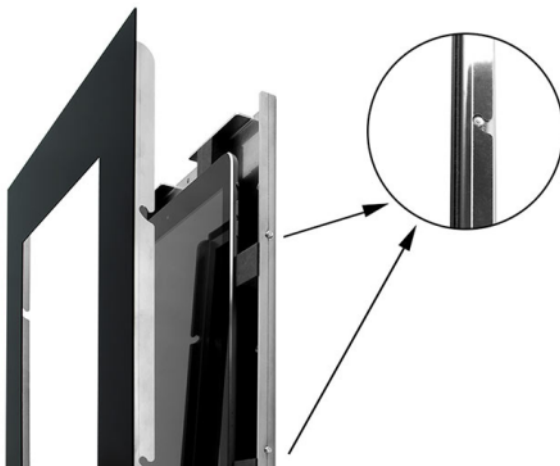

TabLines TWE

Tablet wall-in solution product informations

Key features

Suitable for:	All available tablets
Application:	Wall mount with flush wall installation
Material:	Solid steel with high-quality powder coating or real wood oak
Mounting:	Flush-mounted in portrait or landscape format
Finish:	Stainless steel, oak, black, silver, white
Variant 1:	Housing without anti-theft device; either with or without homebutton (HB)
Variant 2:	Housing with anti-theft device; without HB (optionally available with HB)
Optionally:	Integrated power supply flush-mounted