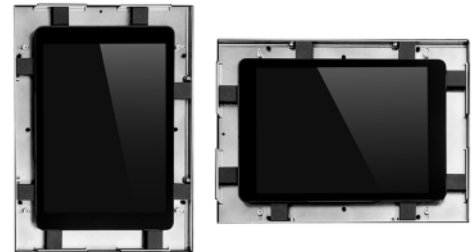

TabLines TWE

Tablet wall-in solution product informations

Key features

Suitable for:	All available tablets
Application:	Wall mount with flush wall installation
Material:	Solid steel with high-quality powder coating or real wood oak
Mounting:	Flush-mounted in portrait or landscape format
Finish:	Stainless steel, oak, black, silver, white
Variant 1:	Housing without anti-theft device; either with or without homebutton (HB)
Variant 2:	Housing with anti-theft device; without HB (optionally available with HB)
Optionally:	Integrated power supply flush-mounted