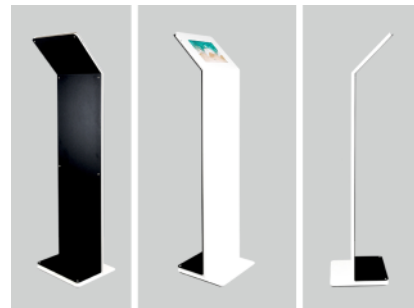

TabLines TBS062

Design tablet stand landscape, Apple iPad 9.7 (2018)

Description

The TabLines TBS062 design tablet stand in landscape orientation for the new Apple iPad 9.7 (2018) is a shapely iPad floor stand. Your Apple iPad is fully functional in the tablet mount. Optionally, a charging cable and/or power supply can be connected for a continuous charging process.

The TabLines design floor stand TBS062 is made of solid steel. The tablet stand has a white, semi-gloss front, made as a plastic coating. The back of the TabLines tablet design stele is black, powder coated and microstructured.

Key features

Attachment:	Floor stand
Suitable for:	Apple iPad 9.7 (2018), 6th generation
Material:	Solid steel with a high quality powder coating
Installation of the tablet:	Landscape orientation
Warranty:	2 years
Frame color front:	White RAL 9016
Frame color rear:	Black RAL 9005 fine structure