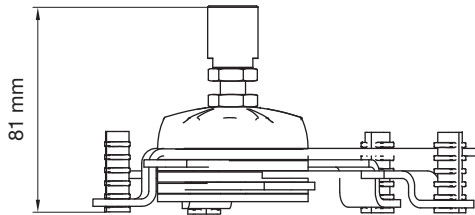

SMS PROJECTOR UNISLIDE

INFO

- Color: Black or silver.
- Max load: 12 kg
- Weight: 1 kg
- Swivel & Tilt: The projector can be swiveled 360° and tilted approx 25° (when mounted on a bracket).
- Patent pending.

ART. NO

AE010250
AE010251

DESCRIPTION

SMS Projector UniSlide Black
SMS Projector UniSlide Silver

SMART MEDIA SOLUTIONS

www.SmartMediaSolutions.se