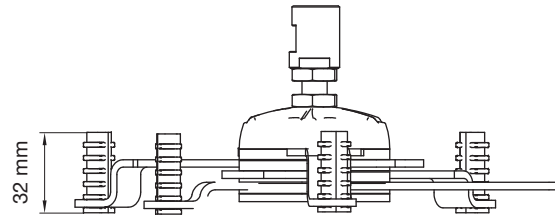

SMS PROJECTOR UNISLIDE

INFO

- Color: Black or silver.
- Max load: 12 kg
- Weight: 1 kg
- Swivel & Tilt: The projector can be swiveled 360° and tilted approx 25° (when mounted on a bracket).
- Patent pending.

ART. NO

AE010250
AE010251

DESCRIPTION

SMS Projector UniSlide Black
SMS Projector UniSlide Silver

SMART MEDIA SOLUTIONS

www.SmartMediaSolutions.se