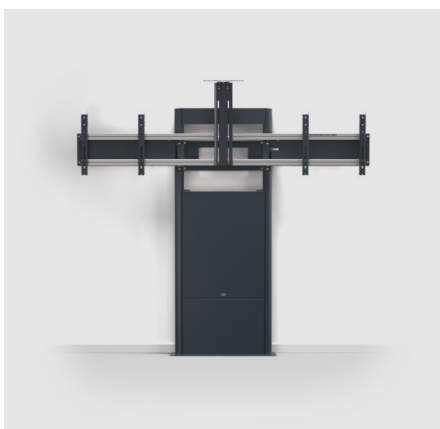

ARTICLE NUMBER

K05-150-2
Presence W/F Fixed VC 120 1000x600 DG

INCLUDED PRODUCTS

SMS Presence W/F Fixed Covers DG
1 x 05-032-2
SMS Presence W/F Fixed Body
1 x 05-019-2
SMS Presence Mob VC XL 1000x600 Holder
1 x 05-023-6

INFO

PLACEMENT	Wall/Floor
MULTI DISPLAY	Yes
VESA HORIZONTAL	200 - 1000
VESA VERTICAL	400 - 600
MAX WEIGHT [KG]	120
SCREEN SIZE	max 2x75"
WARRANTY [YEARS]	5