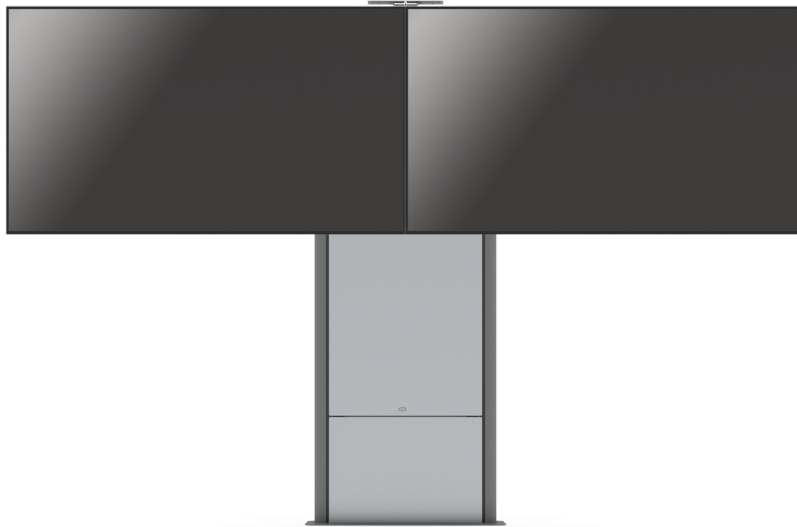

## WALL/FLOOR VIDEO CONFERENCE

## Elegant and yet with both feet on the ground

Do you need to mount two large, heavy displays on a regular wall? With a quick, easy and stylish installation too? The SMS Presence Wall/Floor Video Conference makes it all possible, the perfect support in the conference room.

SMS Presence Wall/Floor Video Conference combines our unique Presence solution which completely hides cables and peripherals inside the body of the stand, with a smart design that shifts the weight to the floor. This ensures that the stand itself uses very little floor space and you can mount very heavy displays on a regular wall.