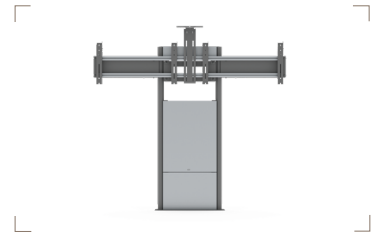

▲ GENERAL INFO

Finish: Aluminium/Antracite Grey

Maximum display weight: 2x60 kg

Horizontal VESA: 200 – 800 mm

Vertical VESA: 100 – 400 mm

Max width display: see template in technical drawing (page 2)

Security: The display can be locked with a locking screw (included) or padlock (not included) to increase personal safety and security from theft.

Dedicated area for cables and peripherals inside stand: 550 (W) x 380 (H) x 132 mm (D)

Warranty: 2 years

▲ ABOUT THE PRODUCT

- Quick and easy installation thanks to accurate pre-assembly.
- Stylish look of the installation, all cables and peripherals hidden inside.
- Protected design.

▲ SIMPLE ORDERING

ARTICLE NO.:

C591U004-2A0 SMS PRESENCE WALL/FLOOR VC