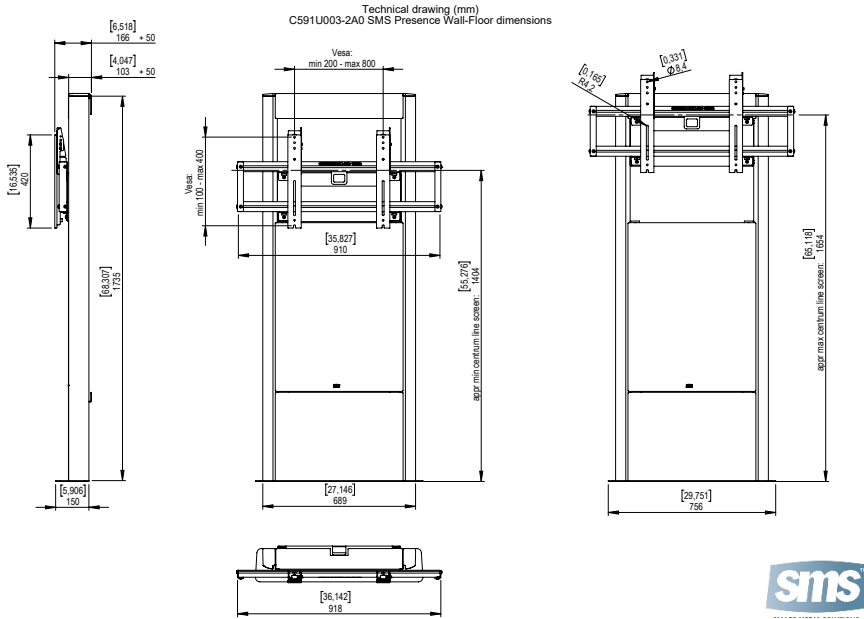

▲ TECHNICAL DRAWING (MM/INCH)

C591U004-2A0

SMS PRESENCE WALL/FLOOR VIDEO CONFERENCE