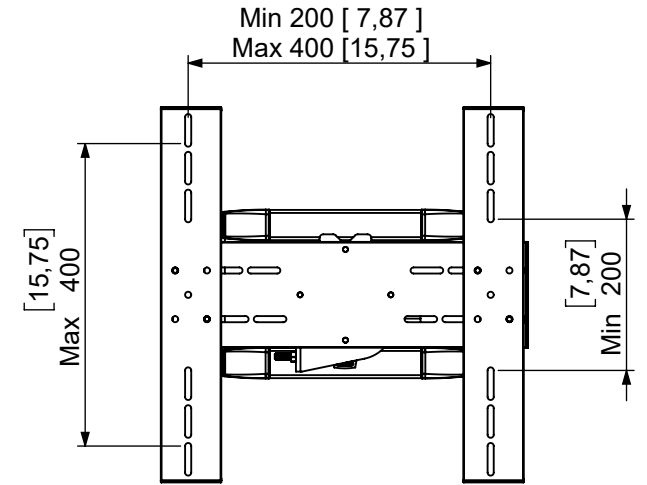

Technical drawing (mm/inch)  
180-001-7 / SMS Icon Flipster Wall A/W

Landscape  
Rotating to portrait

Portrait