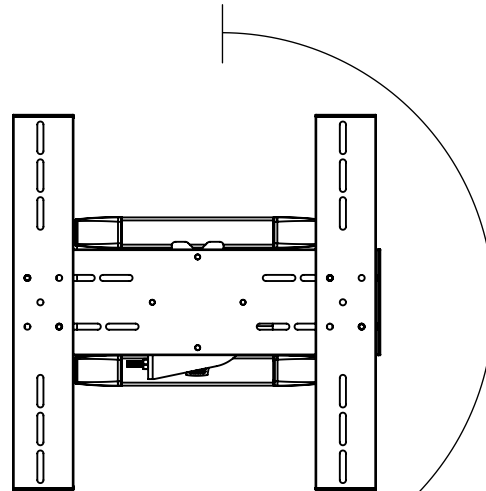

Technical drawing (mm/inch)  
180-001-7 / SMS Icon Flipster Wall A/W

Landscape  
Rotating to portrait

Portrait