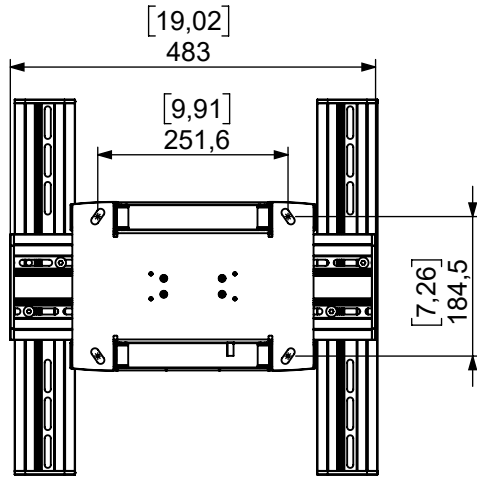

Technical drawing (mm/inch)  
180-001-7 / SMS Icon Flipster Wall A/W

Landscape  
Rotating to portrait

Portrait