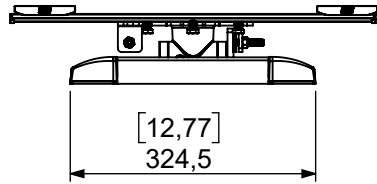

Technical drawing (mm/inch)  
180-001-7 / SMS Icon Flipster Wall A/W

Landscape  
Rotating to portrait

Portrait