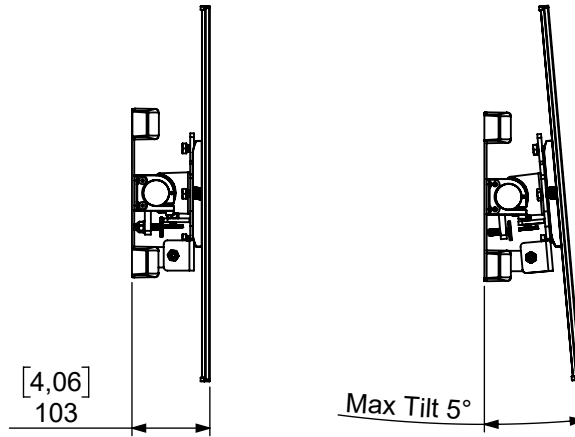

Technical drawing (mm/inch)  
180-001-7 / SMS Icon Flipster Wall A/W

Landscape  
Rotating to portrait

Portrait