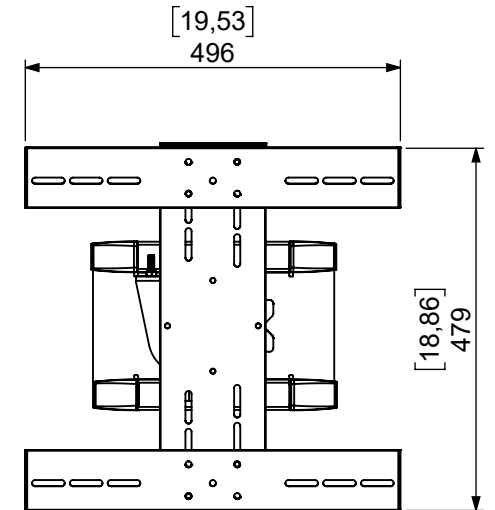

Technical drawing (mm/inch)  
180-001-7 / SMS Icon Flipster Wall A/W

Landscape  
Rotating to portrait

Portrait