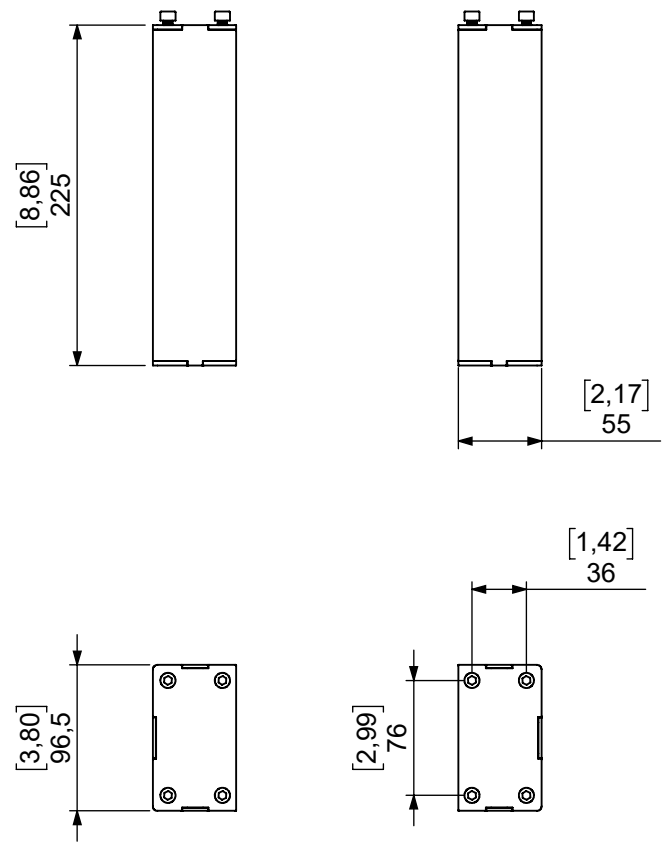

Technical drawing (mm/inch)

02-001-x / Func Motorized Extension Kit 225mm

SMART MEDIA SOLUTIONS