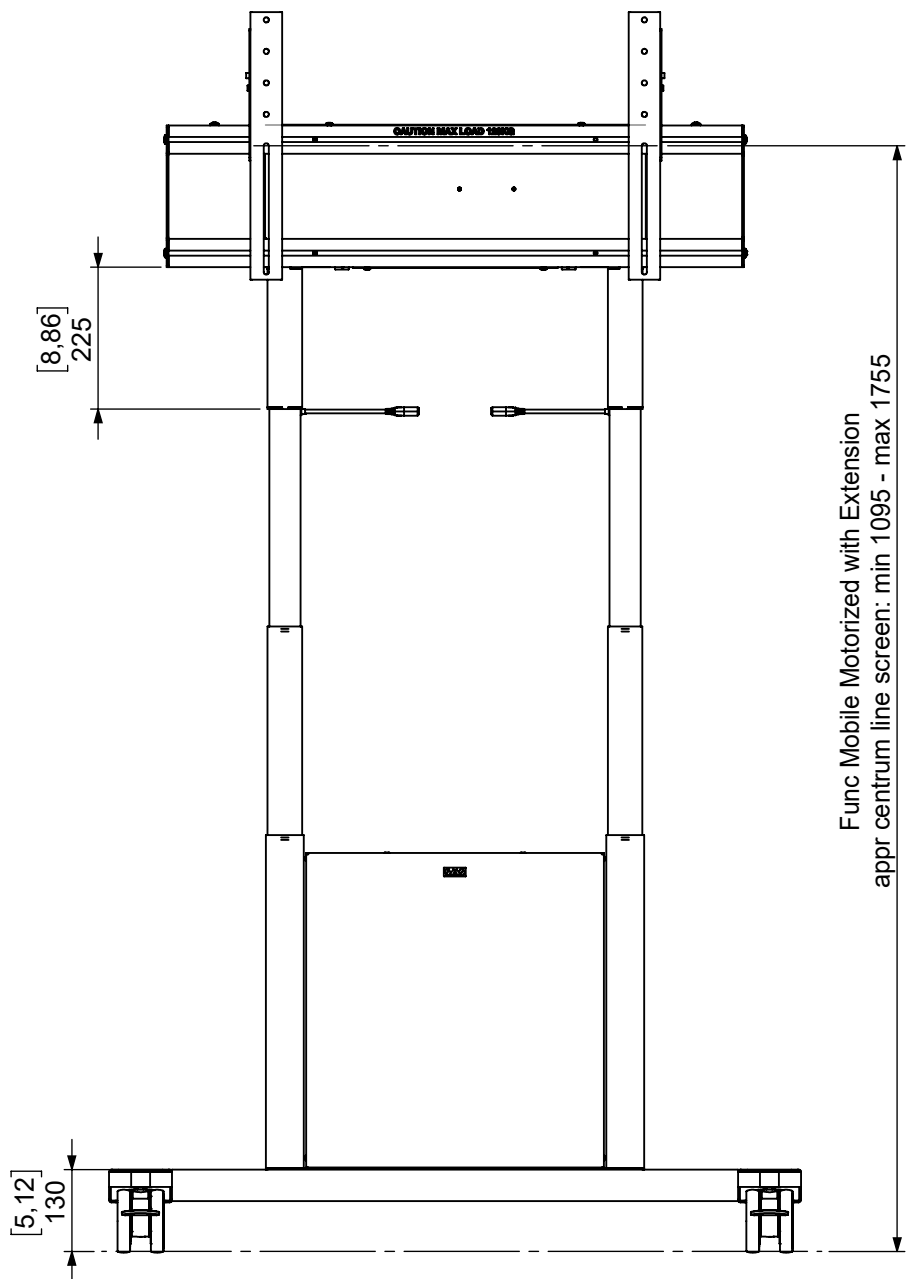

Technical drawing (mm/inch)

02-001-x / Func Motorized Extension Kit 225mm

SMART MEDIA SOLUTIONS