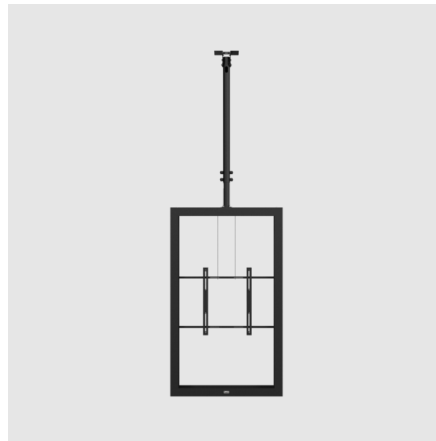

FUNC CEILING FOR CASING TM

Strong function with extended possibilities

The perfect fit for Casing Ceiling Top Mounted

The Func Ceiling for Casing TM is a ceiling plate with an extendable pipe, especially made for our Casing Ceiling Top Mounted. It is both strong and neat. Several pipes can be mounted together, up to approximately 7 meters length.

ARTICLE NUMBER

02-118-4

Func Ceiling for Casing TM White

INFO

PLACEMENT	Ceiling
MAX WEIGHT [KG]	50
WARRANTY [YEARS]	5

PRODUCT VARIATIONS

02-118-1 - FUNC CEILING FOR CASING T M BLACK

02-118-2 - FUNC CEILING FOR CASING T M DG