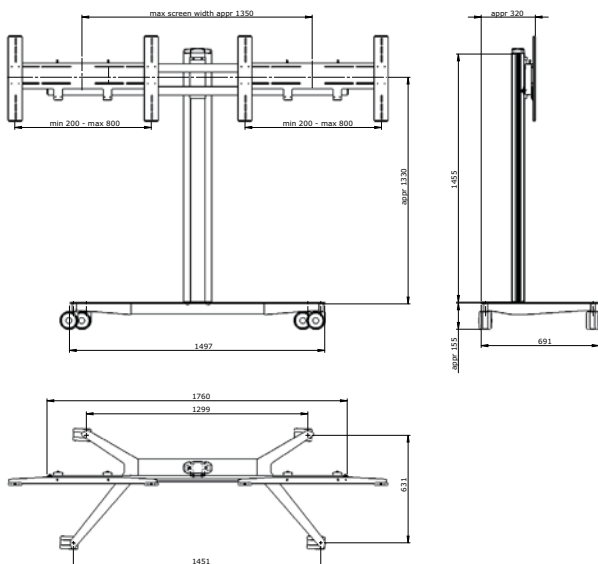

SMS FLATSCREEN X FH VIDEO CONFERENCE

INFO

- Finish: A/W (Aluminium/white).
- Maximum load: 35 kg/screen.
  Motorized: 35 kg/screen.
- Length (column): 1455 mm.
  Motorized: 605 mm.

Suitable for VESA standards: 200 x 200-800 x 400 mm.

The minimum width of the screen is 900 mm, and its maximum width is 1350 mm.

All peripheral equipment readily available using practical accessories such as shelves and cabinets.

Electrical power sockets can be mounted at the rear.

Shelf for practical mounting of the camera.

ART. NO

PD032010-P0

XM032010-P0

ACCESSORIES:

AE018002

PD100001

PD100002

PD100003

PD300005-PO

PD300006-PO

PD300007-PO

PD300010-PO

PD300011-PO

PD300012-PO

PD300013-PO

PD400021

PD400022

PD430001

PD430002

PD400001

PD400003

PD400004

PD410001

DESCRIPTION

SMS Flatscreen X FH M1455 Video Conference

SMS Flatscreen X FH M605 Video Conference Motorized

SMS X Remote Control Kit

SMS Power Socket EU

SMS Power Socket CH

SMS Power Socket UK

SMS X Shelf White*

SMS X Shelf Oak*

SMS X Shelf Walnut*

SMS X Conference Camera Shelf*

SMS X Conference Codec Shelf*

SMS X Conference Camera Shelf Wall*

SMS X Conference Codec Shelf Wall*

SMS X Codec Holder Back*

SMS X Codec Holder White*

SMS X Cable Hook*

SMS X Handle Mobile*

SMS X Media Box White*

SMS X Media Box Oak*

SMS X Media Box Walnut*

SMS X Media Box Rack Accessory*

*More information is available in a separate product sheet.

SMS FLATSCREEN X FH VIDEO CONFERENCE