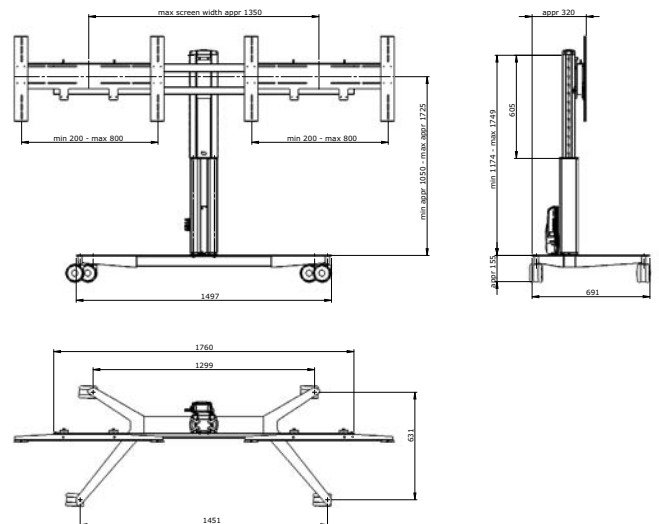

SMS FLATSCREEN X FH VIDEO CONFERENCE MOTORIZED

SMART MEDIA SOLUTIONS

www.SmartMediaSolutions.se