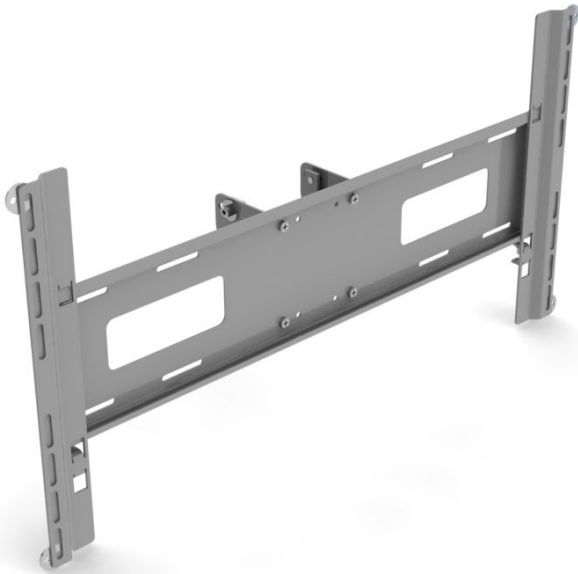

## SMS H2 UNISLIDE

SKU: N/A

SMS Flatscreen H2 Unislide is the essential link between your heavy screen and your bracket. The universal slide fits most screens up to 50 kg. SMS Flatscreen H2 Unislide is easy to mount and can be effortlessly removed and attached to most of our other brackets and brackets for heavier screens.

---

**Max weight 50**

**Placement** Accessory

## VARIATIONS

| <b>SKU</b> | <b>Color</b> |
|------------|--------------|
| PL210220   | Black        |
| PL210221   | Silver       |

**ADDITIONAL INFORMATION**

|                   |               |
|-------------------|---------------|
| <b>Weight</b>     | N/A           |
| <b>Dimensions</b> | N/A           |
| <b>Color</b>      | Black, Silver |