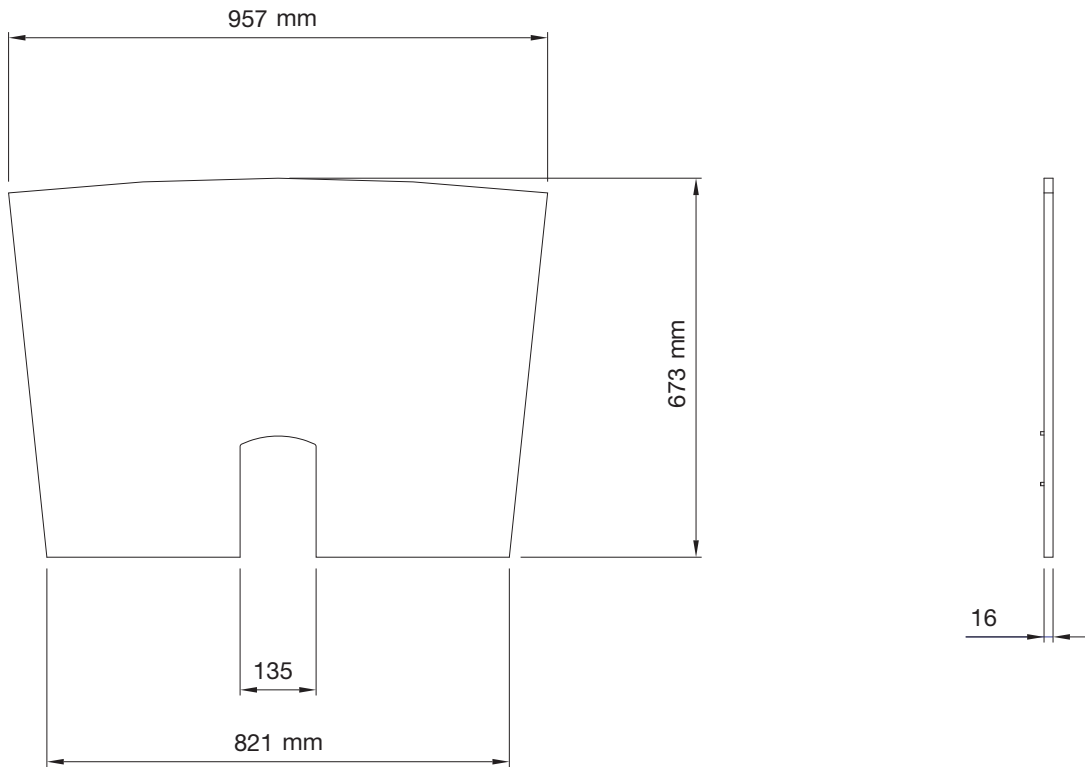

BASE SHELVES H

INFO

- Color: birch, beech, black or grey.
- Size (WxD): 957x647 mm.

ART. NO

PL200006
PL200007
PL200008
PL200009

DESCRIPTION

Flatscreen Base shelve H Black
Flatscreen Base shelve H Grey
Flatscreen Base shelve H Beech
Flatscreen Base shelve H Birch

SMART MEDIA SOLUTIONS

www.SmartMediaSolutions.se