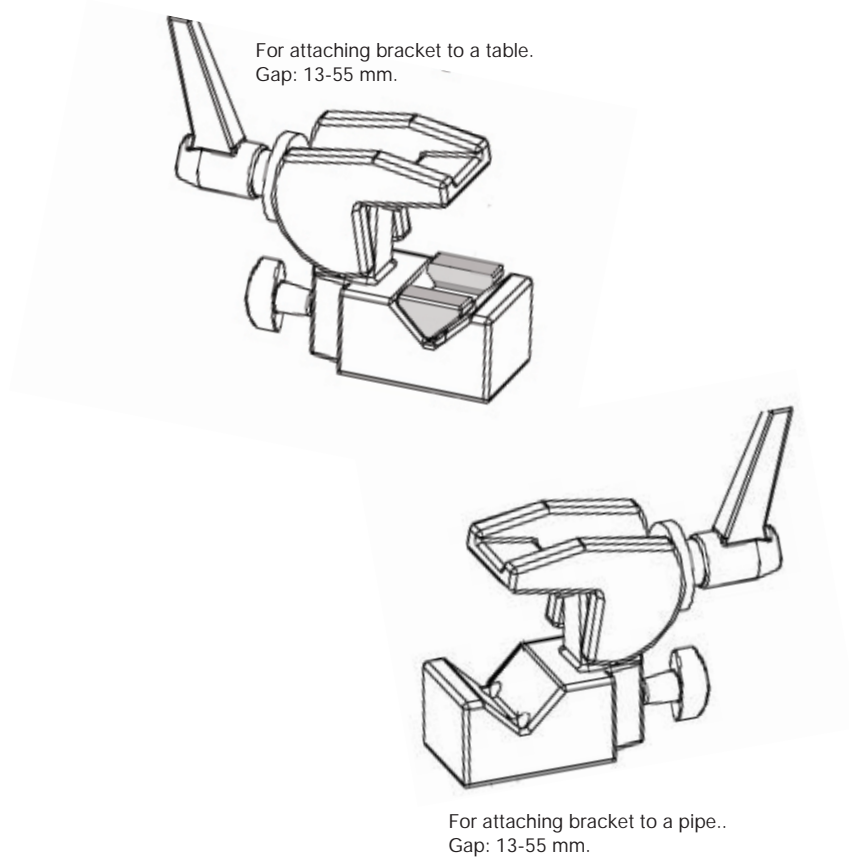

SMS CLAMP

Need an extra hand?

The Clamp is constructed for special needs. It allows easy and quick mounting of your screen. Perfect for when you need to display your screen in places where it would otherwise be difficult to mount.

The SMS Clamp also makes it possible to move the screen sideways along a (horizontal) pillar. It is recommended for screens up to 15 kg.

SUITABLE FOR:

SMS Flatscreen CL F250
 SMS Flatscreen CL F500
 SMS Flatscreen CL F700
 SMS Flatscreen CL F1000
 SMS Flatscreen CL F1500
 SMS Flatscreen CL F2300
 SMS Flatscreen CL ST400/800/1200/1800
 SMS Flatscreen CM ST400/800/1200/1800
 SMS Flatscreen CL VST300-350
 SMS Flatscreen CL VST500-750
 SMS Flatscreen CL VST650-900
 SMS Flatscreen CL VST850-1100
 SMS Flatscreen CL VST1050-1300

SMS CLAMP

INFO

- Color: Black/silver.
- Max load: 15 kg
- Swivel: Can be rotated 360°.

ART. NO
FS040013**DESCRIPTION**
SMS Clamp Black/silver

www.SmartMediaSolutions.se